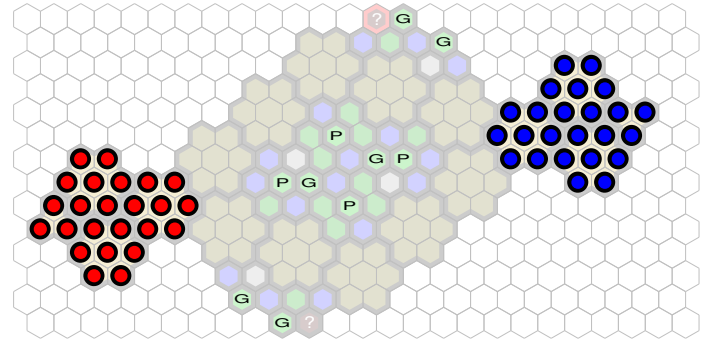

# Swamp Oasis

Author : nyys

Level : 1

Start

Level : 2

Level : 3

Number of player : 2

Size : 23.50x13.00 hex

Requires 1 RotV, 1 SotM, and 2 TJ (really only 1 TJ + 1 more palm).