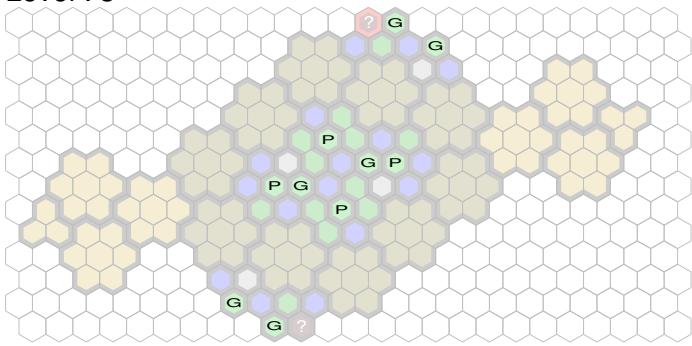

# Swamp Oasis

Author : nyys

Level : 1

Start

Level : 2

Level : 3

Number of player : 2

Size : 23.50x13.00 hex

Requires 1 RotV, 1 SotM, and 2 TJ (really only 1 TJ + 1 more palm).