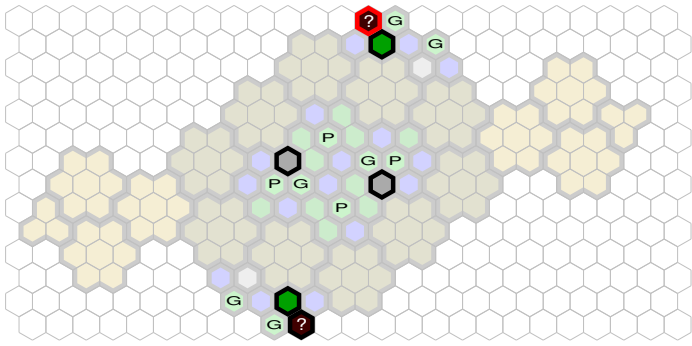

# Swamp Oasis

Author : nyys

Level : 1

Start

Level : 2

Level : 3

Number of player : 2

Size : 23.50x13.00 hex

Requires 1 RotV, 1 SotM, and 2 TJ (really only 1 TJ + 1 more palm).