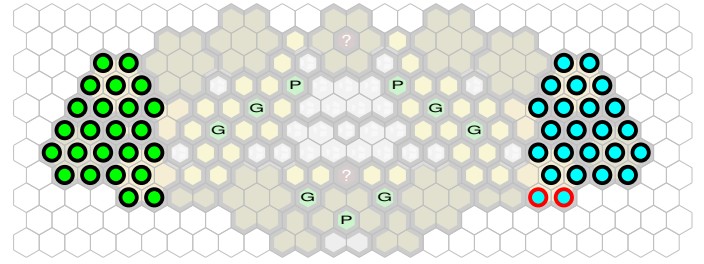

Sunken Castle

Author : nyys

Level : 1

Start

Level : 2

Level : 3

Number of player : 2

Size : 24.00x10.00 hex

Requires 1 SotM, 1 FotA, and 1 TJ.