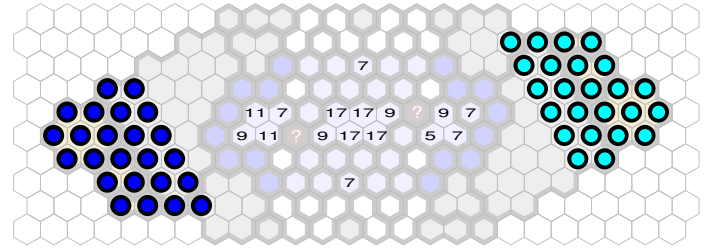

Snowy Passes

Author : nyys

Level : 1

Start

Level : 2

Level : 3

Number of player : 2

Size : 23.50x9.00 hex

Requires 1 RotV and 1 TT.

Conditions: Heavy Snow/Normal Ice.