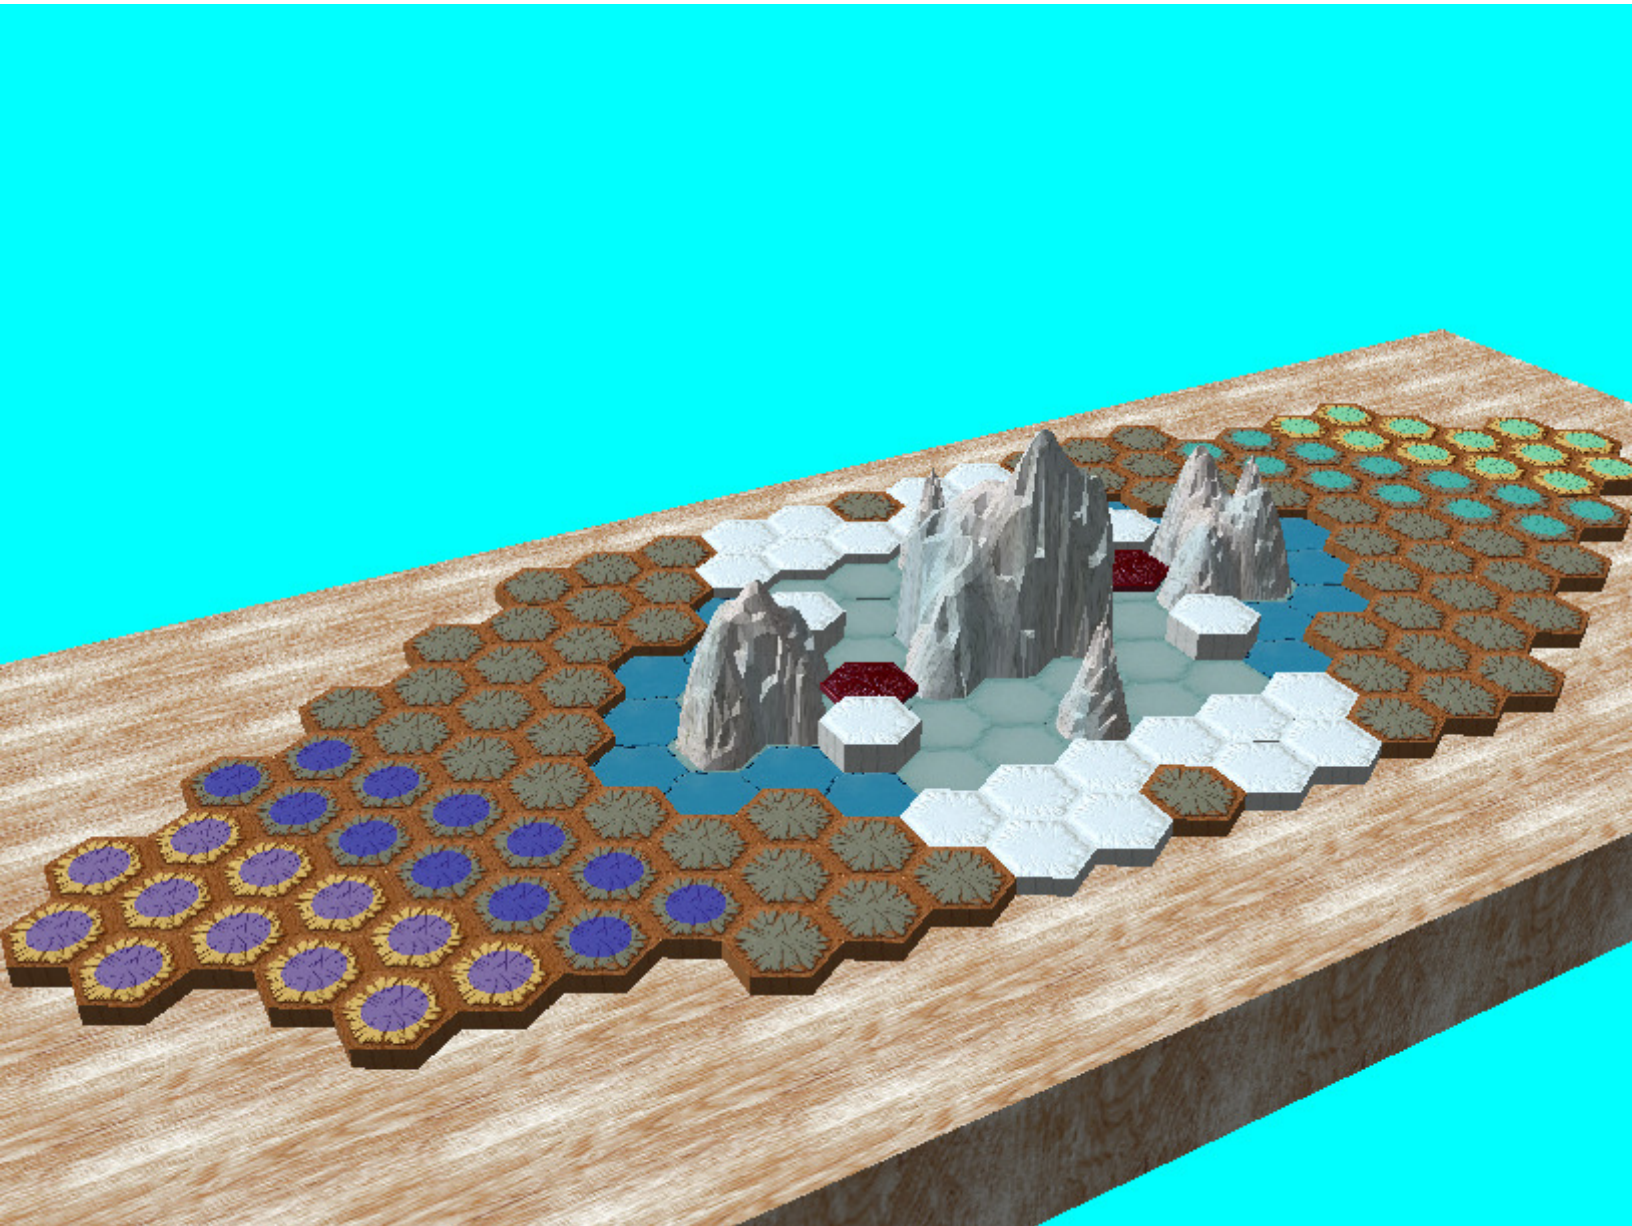

Snowy Passes

Author : nyys

Level : 1

Start

Level : 2

Level : 3

Number of player : 2

Size : 23.50x9.00 hex

Requires 1 RotV and 1 TT.

Conditions: Heavy Snow/Normal Ice.