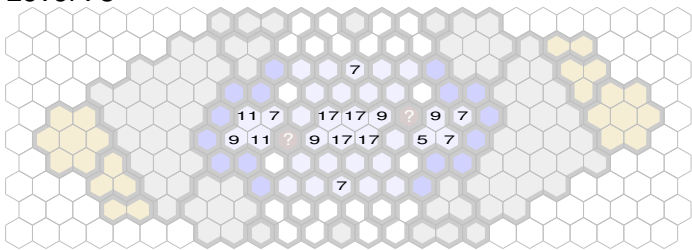

Snowy Passes

Author : nyys

Level : 1

Start

Level : 2

Level : 3

Number of player : 2

Size : 23.50x9.00 hex

Requires 1 RotV and 1 TT.

Conditions: Heavy Snow/Normal Ice.