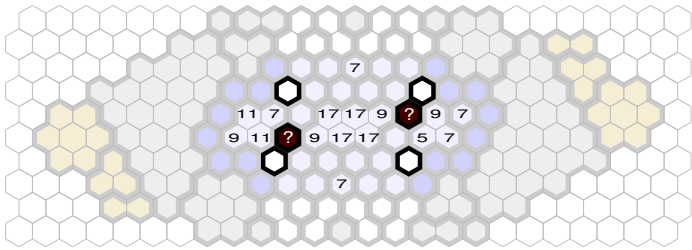

Snowy Passes

Author : nyys

Level : 1

Start

Level : 2

Level : 3

Number of player : 2

Size : 23.50x9.00 hex

Requires 1 RotV and 1 TT.

Conditions: Heavy Snow/Normal Ice.