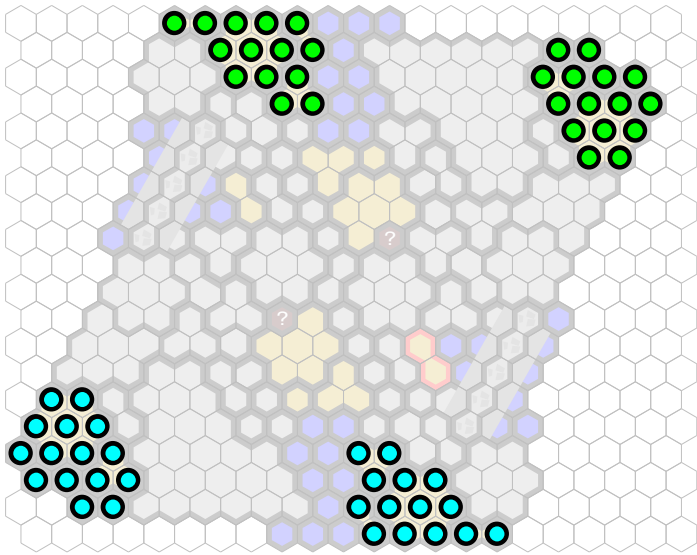

Sealocked

Author : nyys

Level : 1

Level : 4

Level : 2

Level : 5

Level : 3

Level : 6

Level : 7

Start

Number of player : 2-4

Size : 21.50x19.00 hex

Requires 3 RotV, 2 RttFF (bridges only).

This map was built with team games in mind, thirty hex start zone, fifteen per teammate.