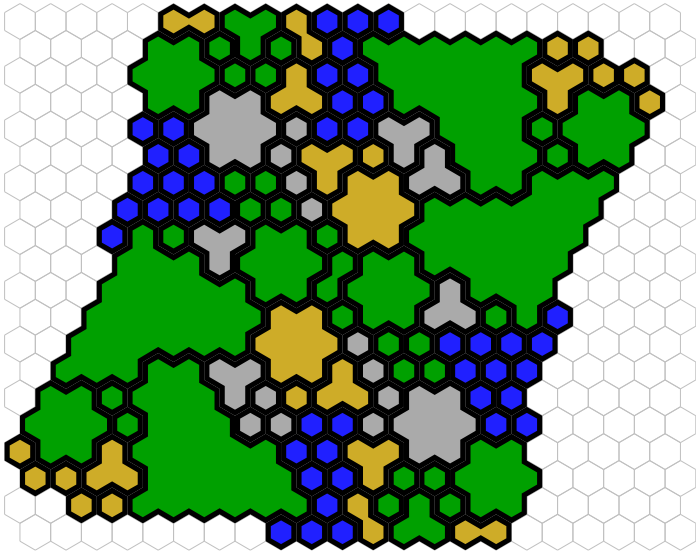

Sealocked

Author : nyys

Level : 1

Level : 4

Level : 2

Level : 5

Level : 3

Level : 6

Level : 7

Start

Number of player : 2-4

Size : 21.50x19.00 hex

Requires 3 RotV, 2 RttFF (bridges only).

This map was built with team games in mind, thirty hex start zone, fifteen per teammate.