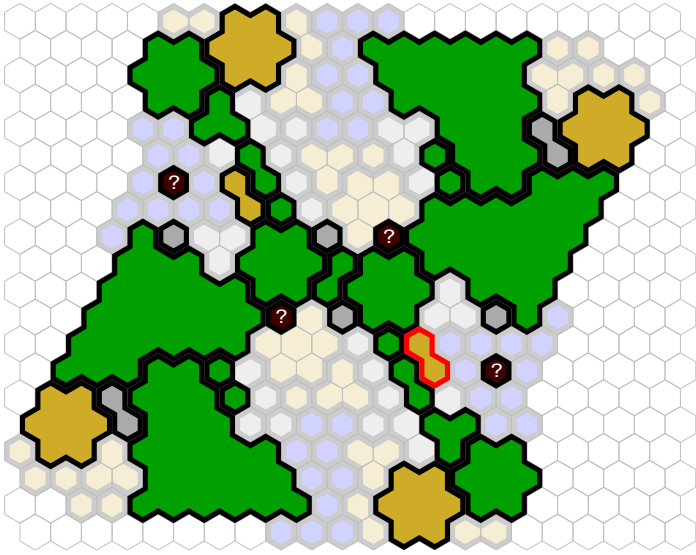

Sealocked

Author : nyys

Level : 1

Level : 4

Level : 2

Level : 5

Level : 3

Level : 6

Level : 7

Start

Number of player : 2-4

Size : 21.50x19.00 hex

Requires 3 RotV, 2 RttFF (bridges only).

This map was built with team games in mind, thirty hex start zone, fifteen per teammate.