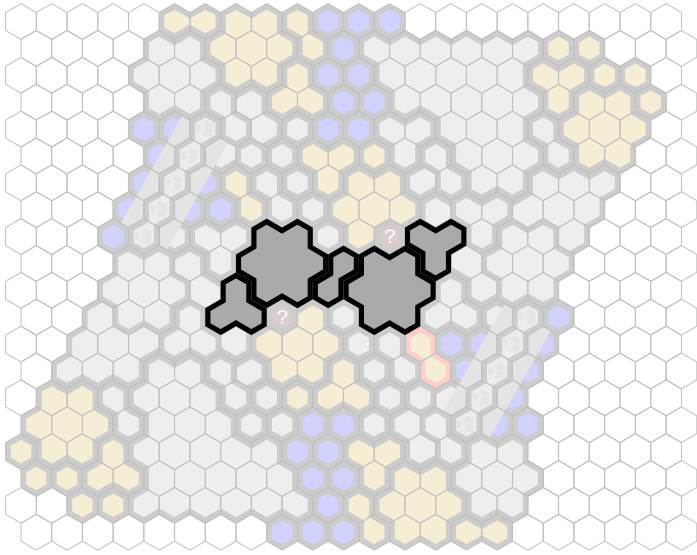

Sealocked

Author : nyys

Level : 1

Level : 4

Level : 2

Level : 5

Level : 3

Level : 6

Level : 7

Start

Number of player : 2-4

Size : 21.50x19.00 hex

Requires 3 RotV, 2 RttFF (bridges only).

This map was built with team games in mind, thirty hex start zone, fifteen per teammate.