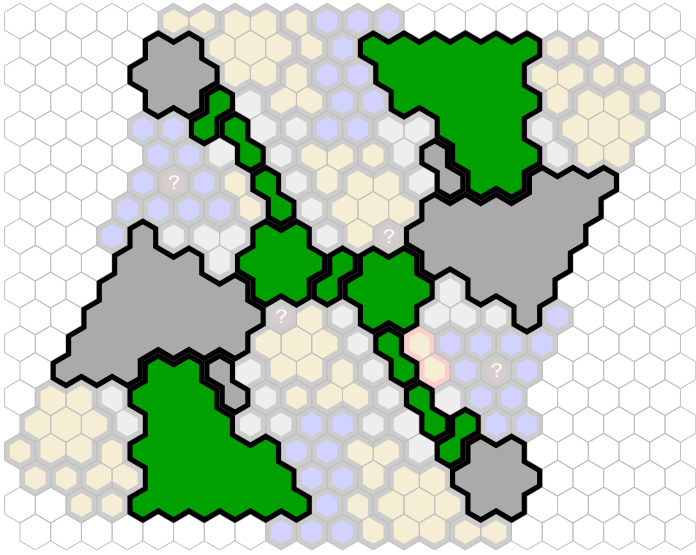

Sealocked

Author : nyys

Level : 1

Level : 4

Level : 2

Level : 5

Level : 3

Level : 6

Level : 7

Start

Number of player : 2-4

Size : 21.50x19.00 hex

Requires 3 RotV, 2 RttFF (bridges only).

This map was built with team games in mind, thirty hex start zone, fifteen per teammate.