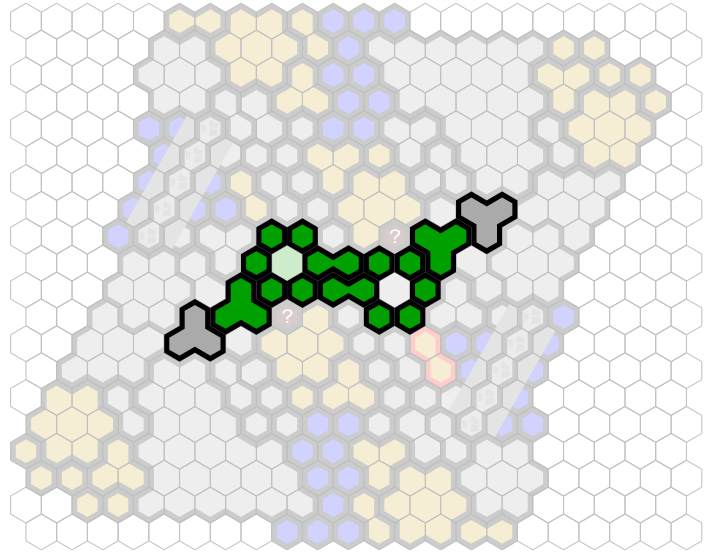

Sealocked

Author : nyys

Level : 1

Level : 4

Level : 2

Level : 5

Level : 3

Level : 6

Level : 7

Start

Number of player : 2-4

Size : 21.50x19.00 hex

Requires 3 RotV, 2 RttFF (bridges only).

This map was built with team games in mind, thirty hex start zone, fifteen per teammate.