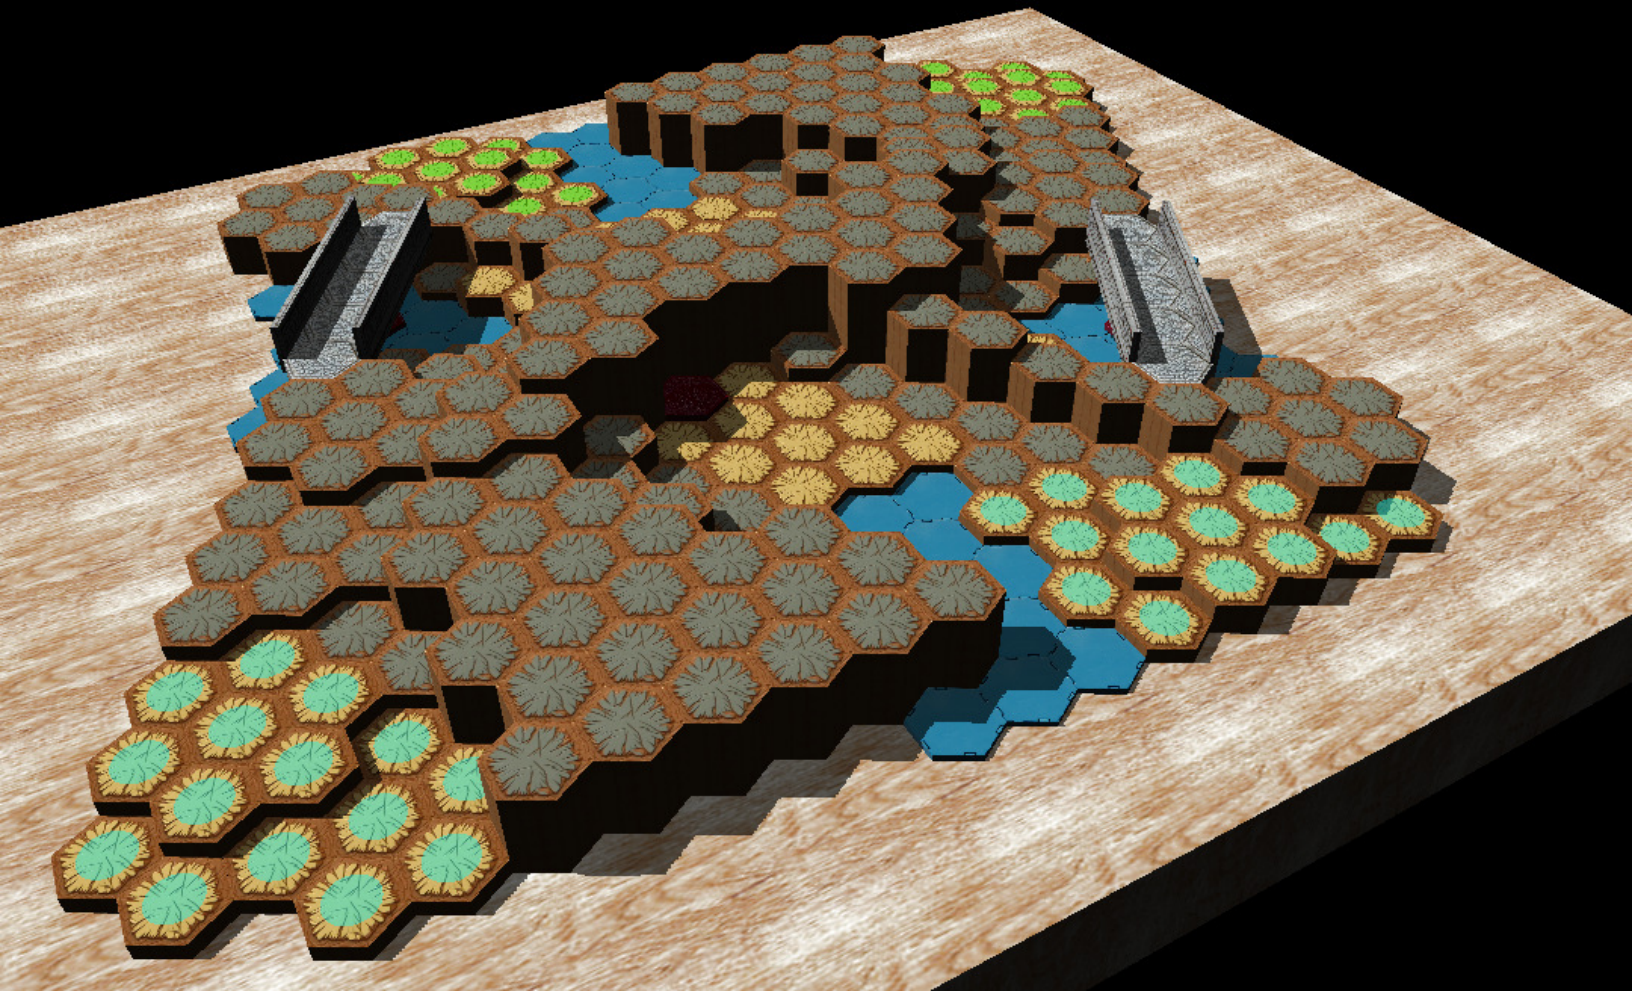

Sealocked

Author : nyys

Level : 1

Level : 4

Level : 2

Level : 5

Level : 3

Level : 6

Level : 7

Start

Number of player : 2-4

Size : 21.50x19.00 hex

Requires 3 RotV, 2 RttFF (bridges only).

This map was built with team games in mind, thirty hex start zone, fifteen per teammate.