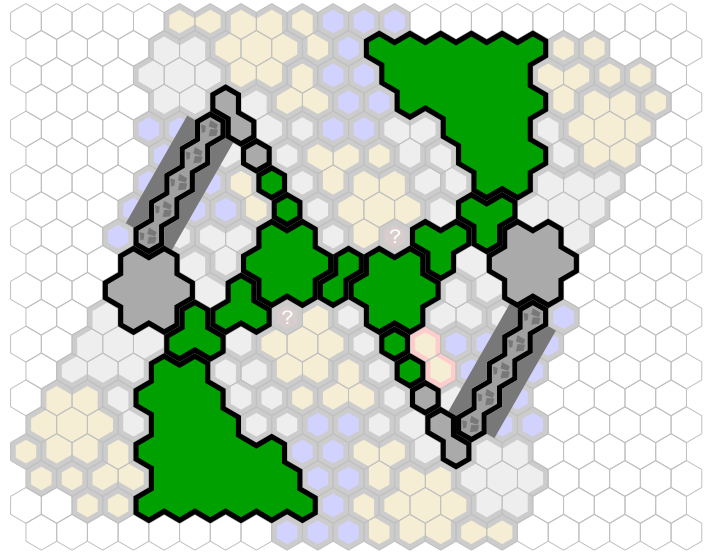

Sealocked

Author : nyys

Level : 1

Level : 4

Level : 2

Level : 5

Level : 3

Level : 6

Level : 7

Start

Number of player : 2-4

Size : 21.50x19.00 hex

Requires 3 RotV, 2 RttFF (bridges only).

This map was built with team games in mind, thirty hex start zone, fifteen per teammate.