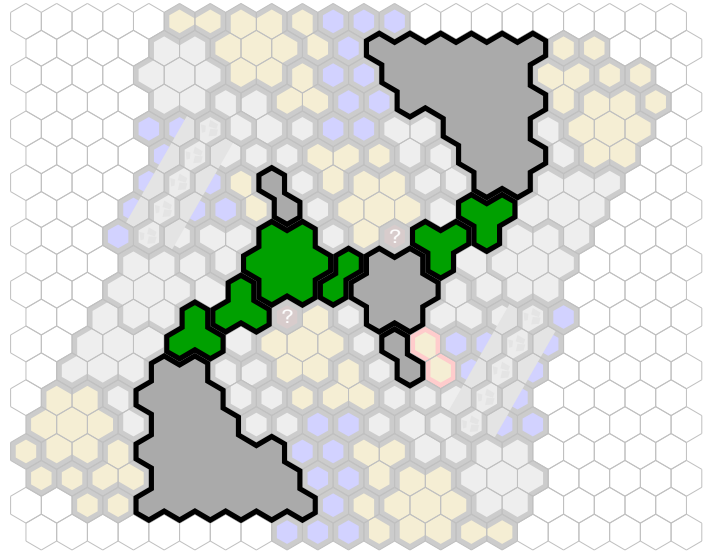

Sealocked

Author : nyys

Level : 1

Level : 4

Level : 2

Level : 5

Level : 3

Level : 6

Level : 7

Start

Number of player : 2-4

Size : 21.50x19.00 hex

Requires 3 RotV, 2 RttFF (bridges only).

This map was built with team games in mind, thirty hex start zone, fifteen per teammate.