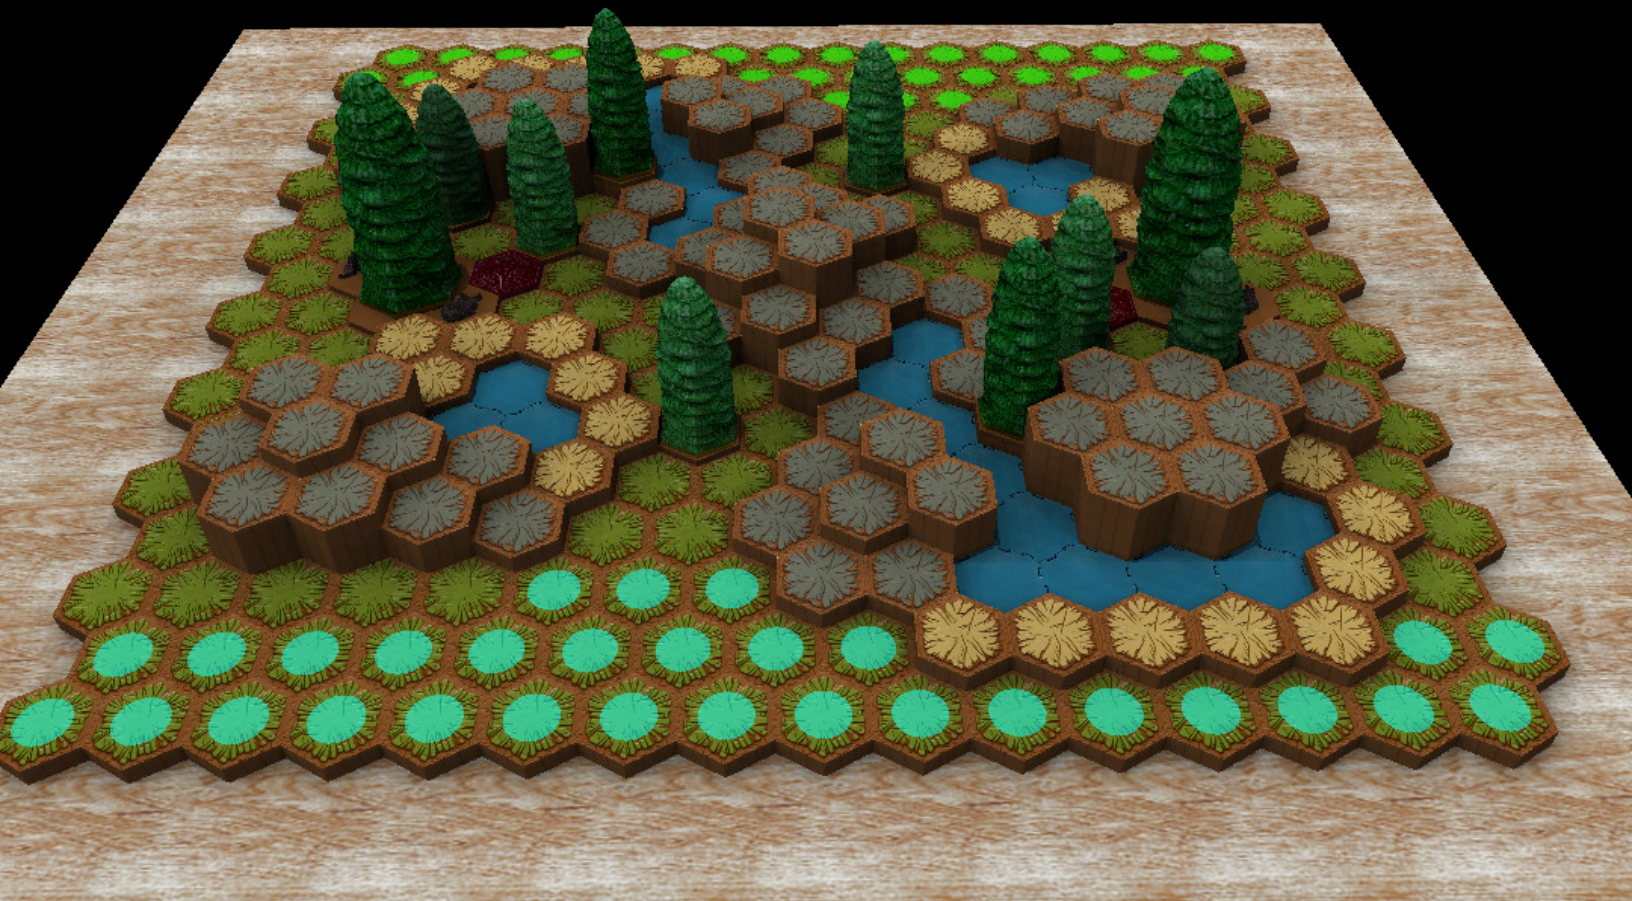

Pine Springs

Author : nyys

Level : 1

Level : 4

Level : 2

Level : 5

Level : 3

Level : 6

Start

Number of player : 2-4

Size : 16.50x17.00 hex

Requires 3 RotV, 2 RttFF

This map was built with team games in mind, thirty hex start zone, fifteen per teammate.