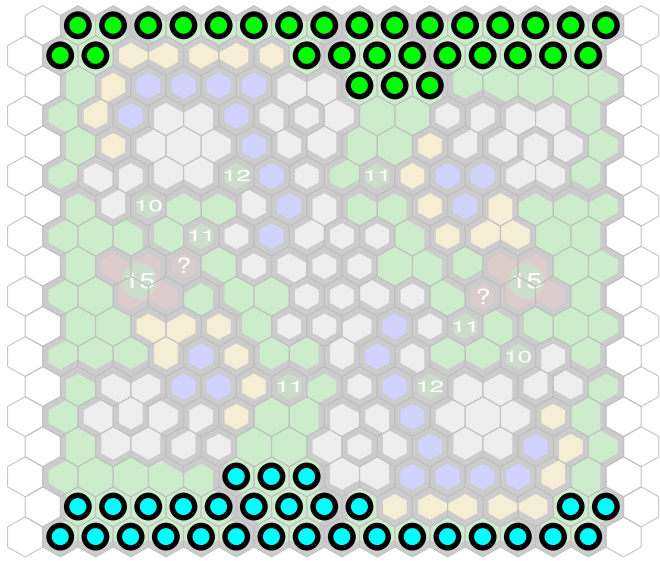

Pine Springs

Author : nyys

Level : 1

Level : 4

Level : 2

Level : 5

Level : 3

Level : 6

Start

Number of player : 2-4

Size : 16.50x17.00 hex

Requires 3 RotV, 2 RttFF

This map was built with team games in mind, thirty hex start zone, fifteen per teammate.