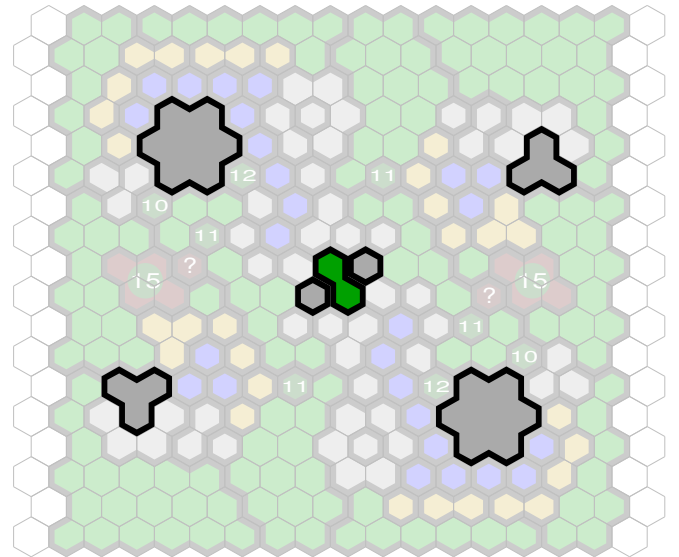

Pine Springs

Author : nyys

Level : 1

Level : 4

Level : 2

Level : 5

Level : 3

Level : 6

Start

Number of player : 2-4

Size : 16.50x17.00 hex

Requires 3 RotV, 2 RttFF

This map was built with team games in mind, thirty hex start zone, fifteen per teammate.