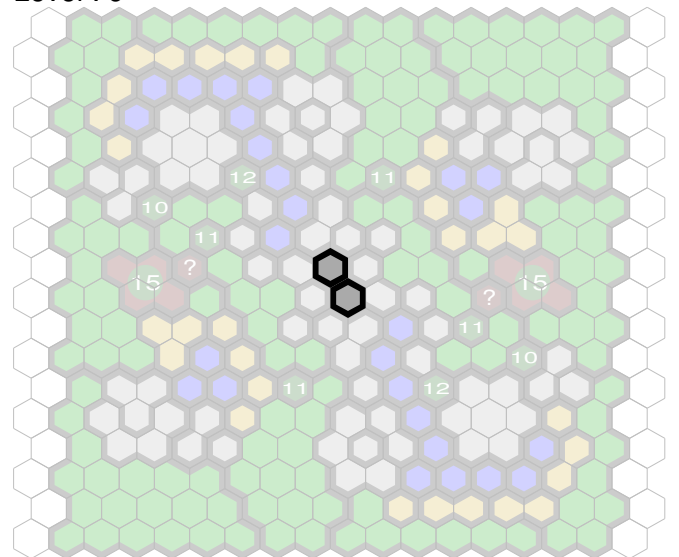

Pine Springs

Author : nyys

Level : 1

Level : 4

Level : 2

Level : 5

Level : 3

Level : 6

Start

Number of player : 2-4

Size : 16.50x17.00 hex

Requires 3 RotV, 2 RttFF

This map was built with team games in mind, thirty hex start zone, fifteen per teammate.