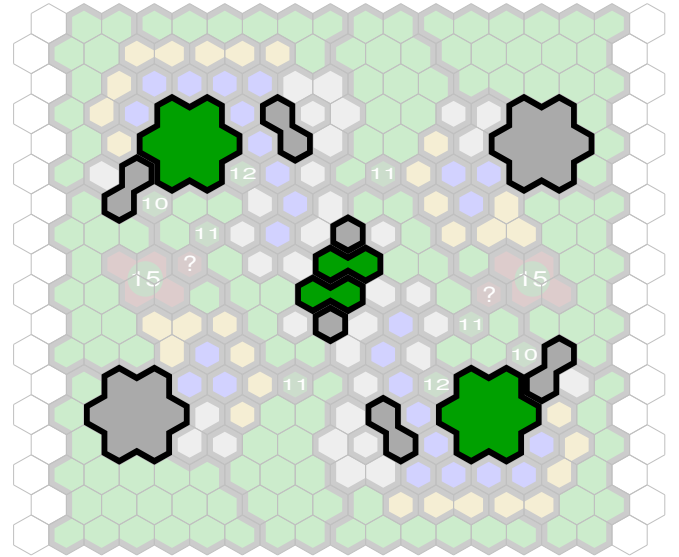

Pine Springs

Author : nyys

Level : 1

Level : 4

Level : 2

Level : 5

Level : 3

Level : 6

Start

Number of player : 2-4

Size : 16.50x17.00 hex

Requires 3 RotV, 2 RttFF

This map was built with team games in mind, thirty hex start zone, fifteen per teammate.