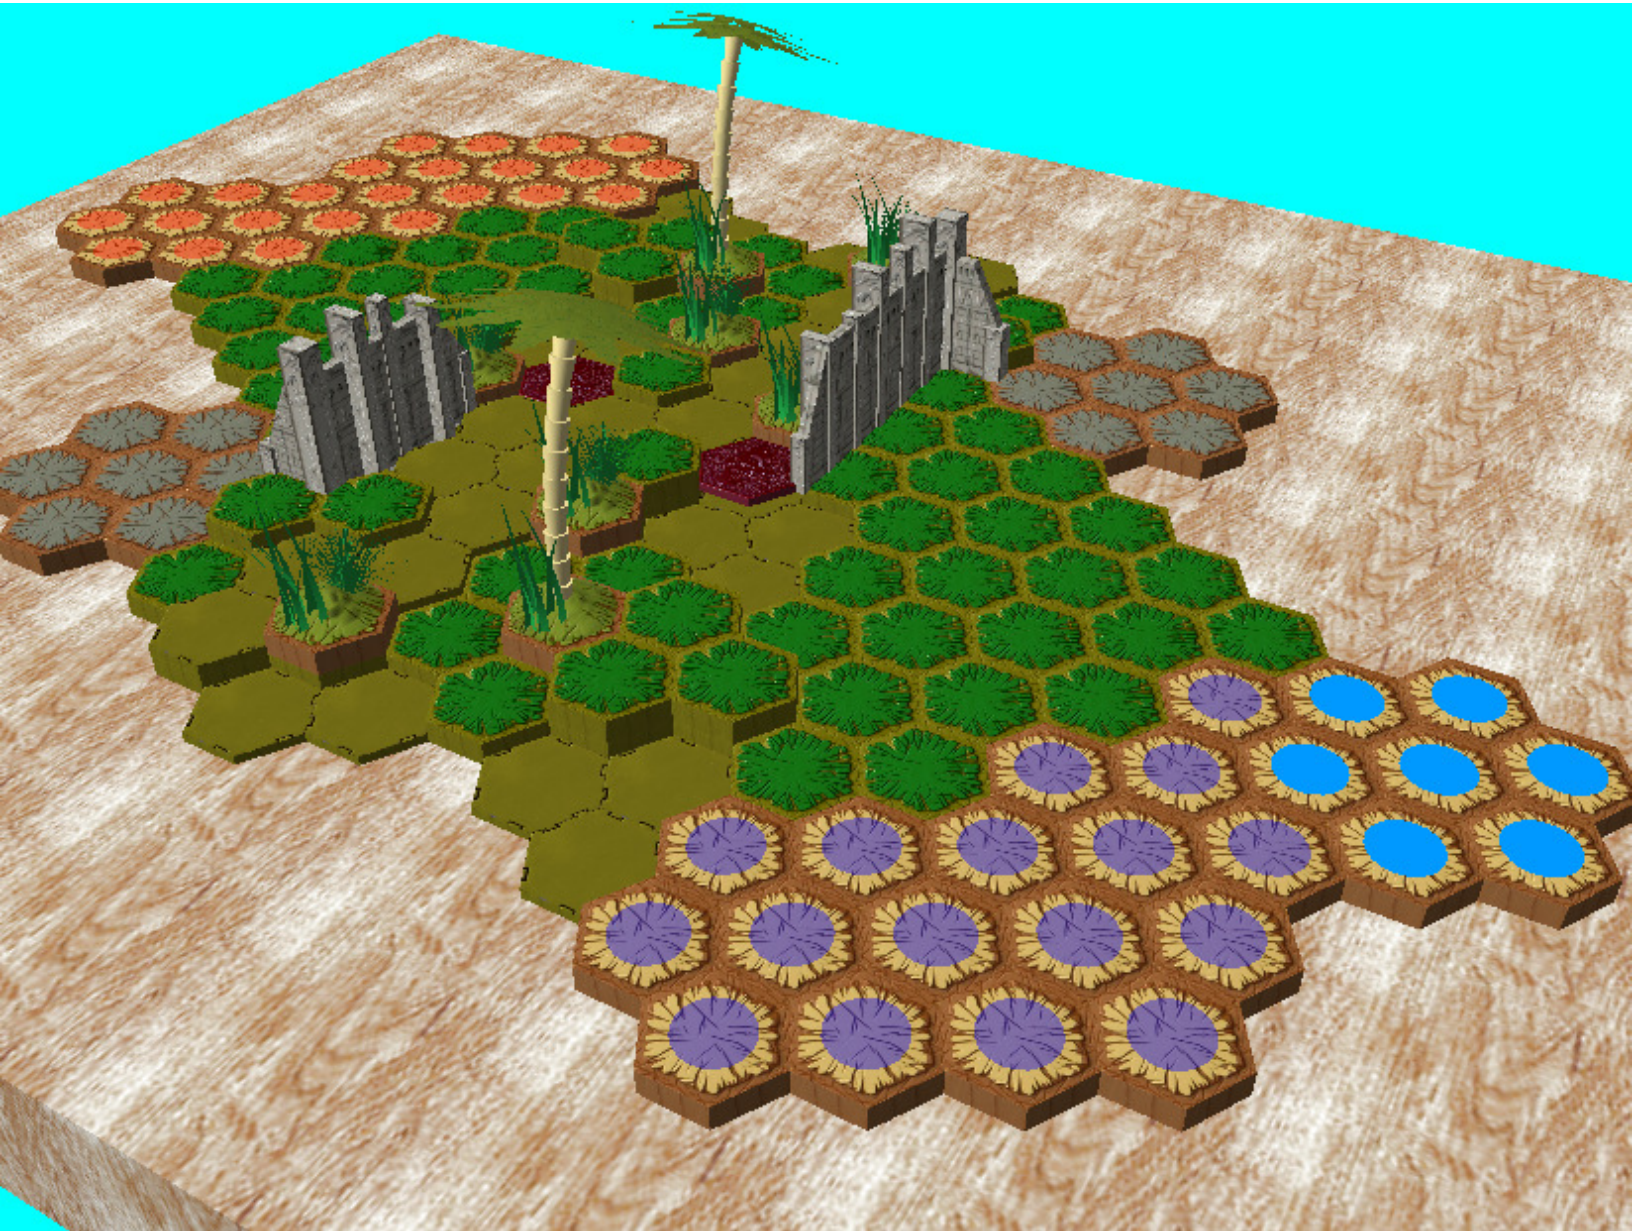

Jungle Corridor

Author : nyys

Level : 1

Start

Level : 2

Level : 3

Number of player : 2

Size : 13.50x21.00 hex

Requires 1 RotV, 1 SotM, and 1 TJ.