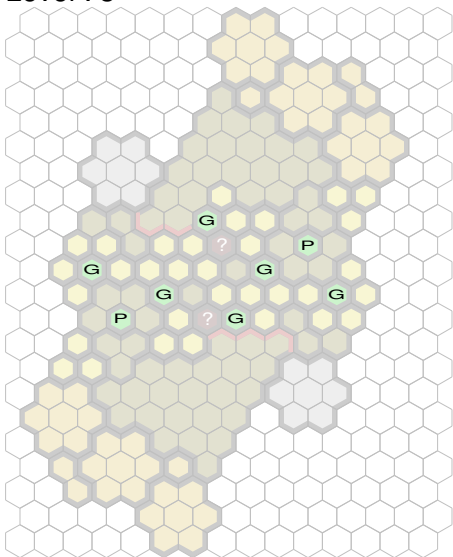

Jungle Corridor

Author : nyys

Level : 1

Start

Level : 2

Level : 3

Number of player : 2

Size : 13.50x21.00 hex

Requires 1 RotV, 1 SotM, and 1 TJ.