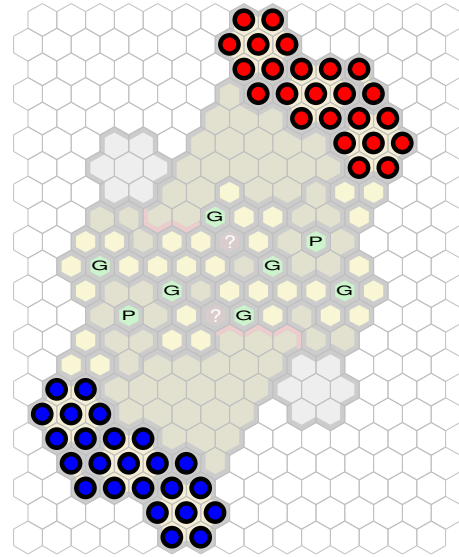

Jungle Corridor

Author : nyys

Level : 1

Start

Level : 2

Level : 3

Number of player : 2

Size : 13.50x21.00 hex

Requires 1 RotV, 1 SotM, and 1 TJ.