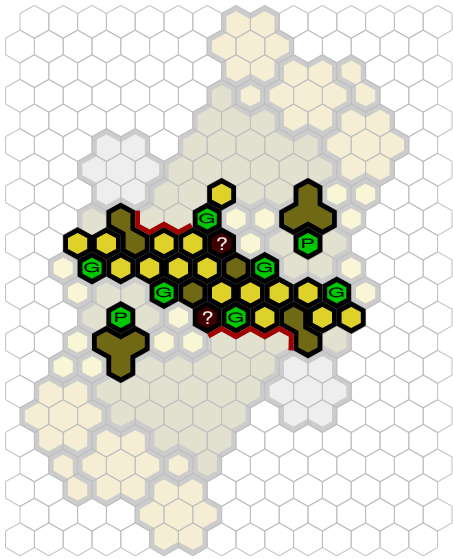

Jungle Corridor

Author : nyys

Level : 1

Start

Level : 2

Level : 3

Number of player : 2

Size : 13.50x21.00 hex

Requires 1 RotV, 1 SotM, and 1 TJ.