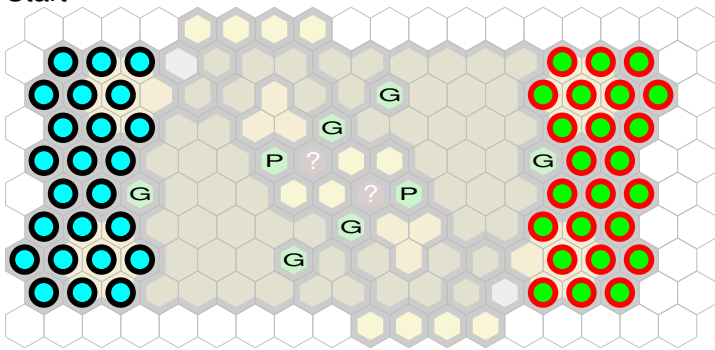

# Jungle Cliffs

Author : nyys

Level : 1

Level : 4

Level : 2

Level : 5

Level : 3

Level : 6

Level : 7

Level : 8

Start

Number of player : 2

Size : 17.50x9.00 hex

Requires 1 SotM and 1 TJ.