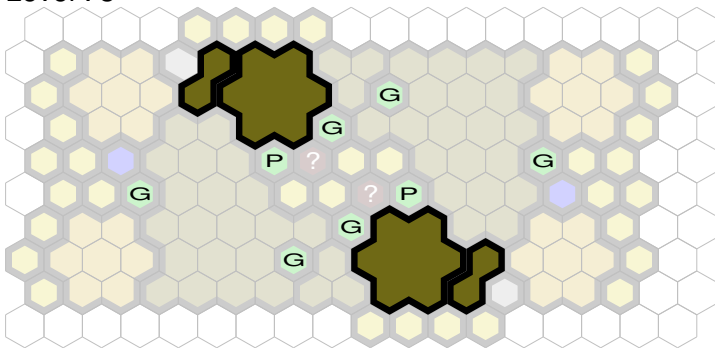

# Jungle Cliffs

Author : nyys

Level : 1

Level : 4

Level : 2

Level : 5

Level : 3

Level : 6

Level : 7

Level : 8

Start

Number of player : 2

Size : 17.50x9.00 hex

Requires 1 SotM and 1 TJ.