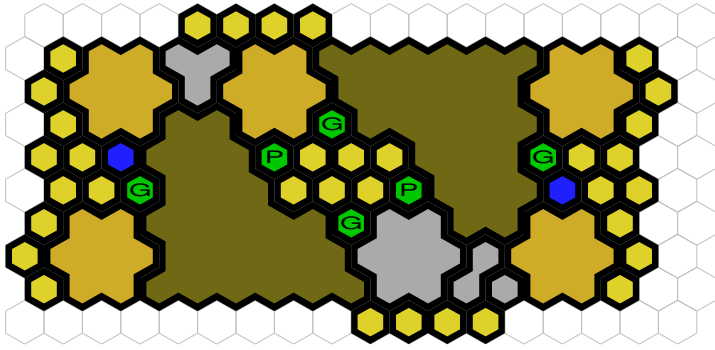

# Jungle Cliffs

Author : nyys

Level : 1

Level : 4

Level : 2

Level : 5

Level : 3

Level : 6

Level : 7

Level : 8

Start

Number of player : 2

Size : 17.50x9.00 hex

Requires 1 SotM and 1 TJ.