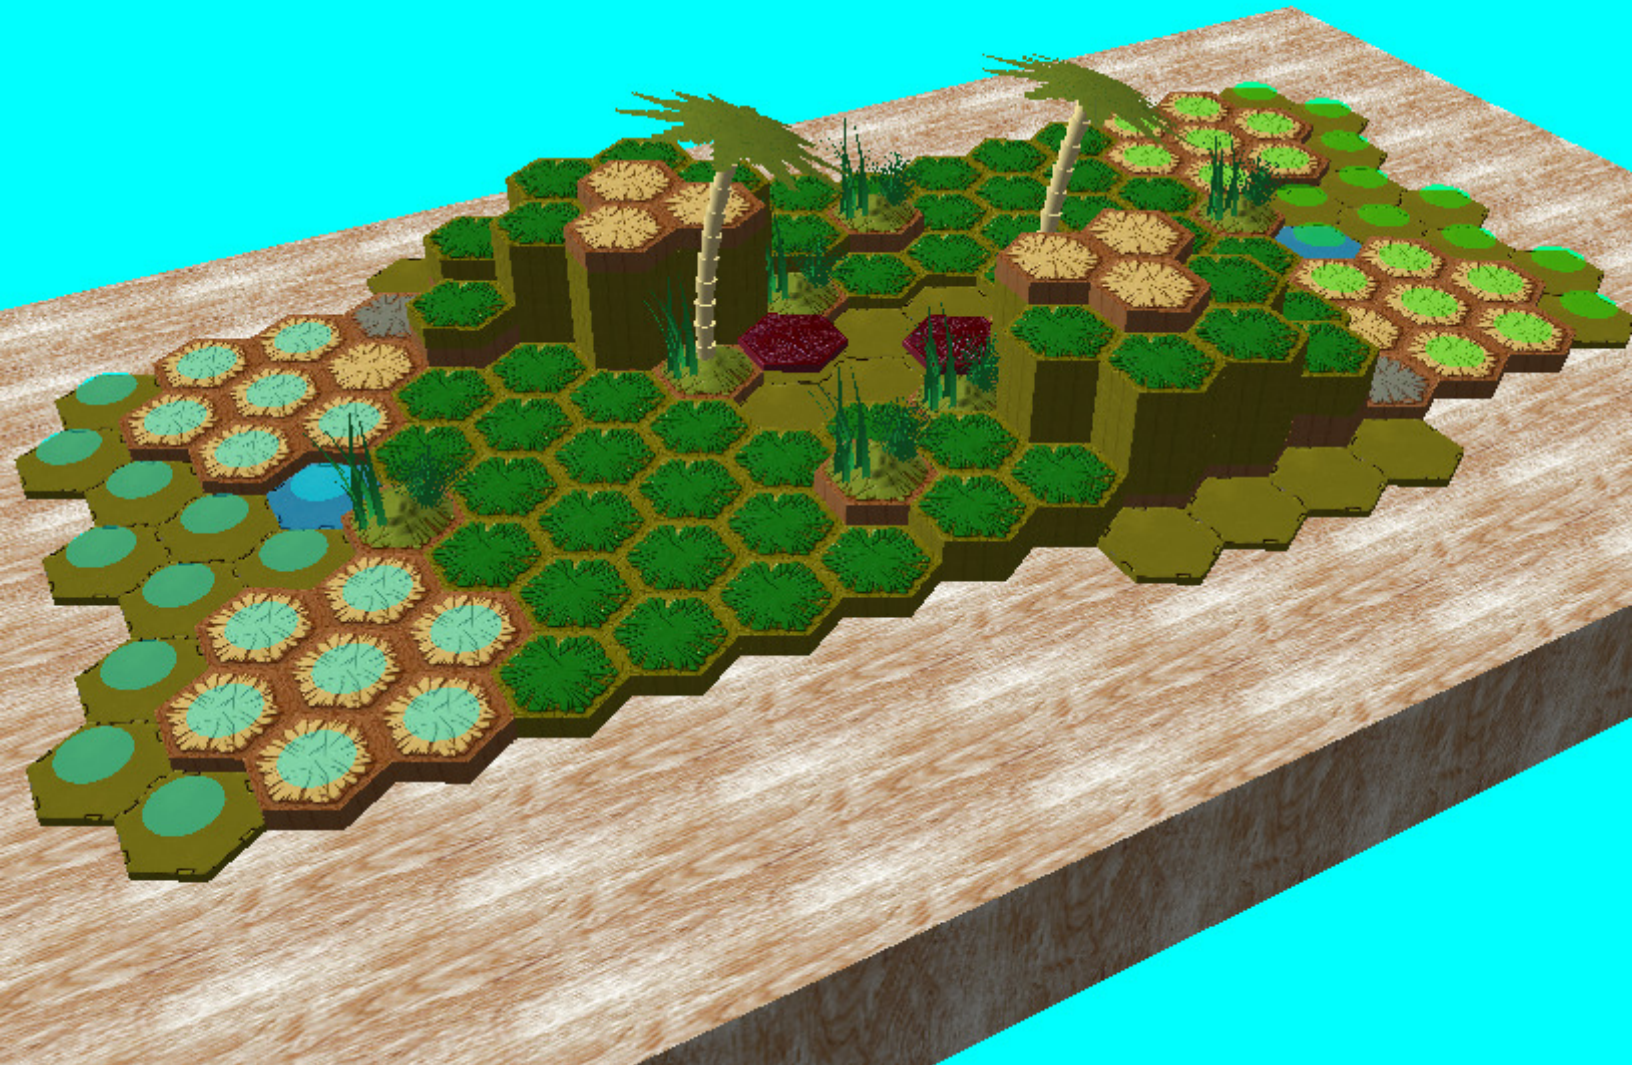

# Jungle Cliffs

Author : nyys

Level : 1

Level : 4

Level : 2

Level : 5

Level : 3

Level : 6

Level : 7

Level : 8

Start

Number of player : 2

Size : 17.50x9.00 hex

Requires 1 SotM and 1 TJ.