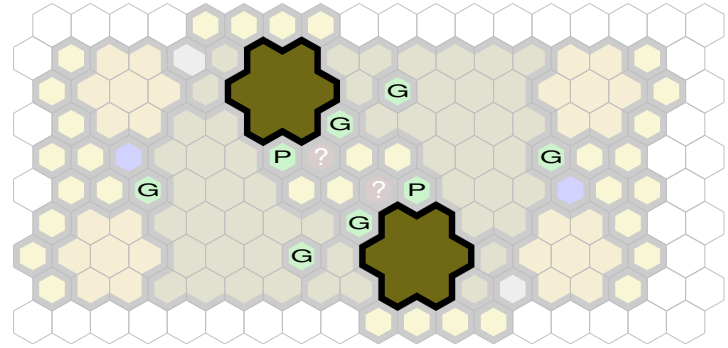

# Jungle Cliffs

Author : nyys

Level : 1

Level : 4

Level : 2

Level : 5

Level : 3

Level : 6

Level : 7

Level : 8

Start

Number of player : 2

Size : 17.50x9.00 hex

Requires 1 SotM and 1 TJ.