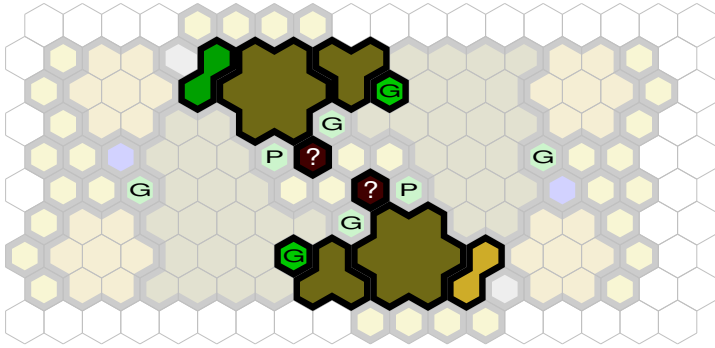

# Jungle Cliffs

Author : nyys

Level : 1

Level : 4

Level : 2

Level : 5

Level : 3

Level : 6

Level : 7

Level : 8

Start

Number of player : 2

Size : 17.50x9.00 hex

Requires 1 SotM and 1 TJ.