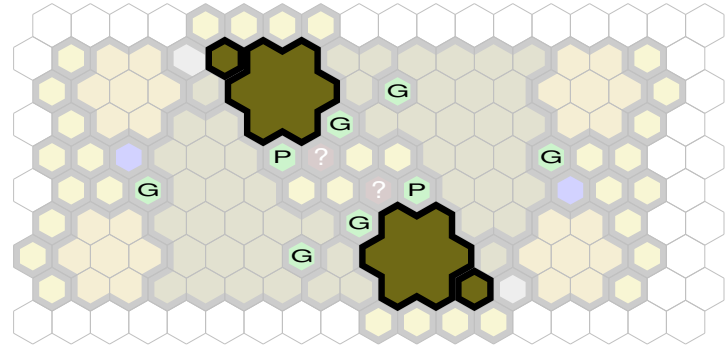

# Jungle Cliffs

Author : nyys

Level : 1

Level : 4

Level : 2

Level : 5

Level : 3

Level : 6

Level : 7

Level : 8

Start

Number of player : 2

Size : 17.50x9.00 hex

Requires 1 SotM and 1 TJ.