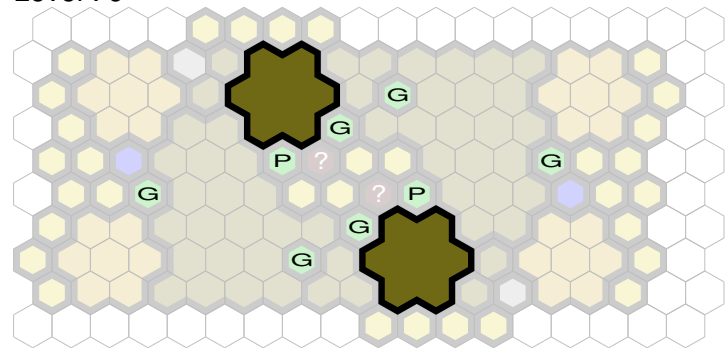

# Jungle Cliffs

Author : nyys

Level : 1

Level : 4

Level : 2

Level : 5

Level : 3

Level : 6

Level : 7

Level : 8

Start

Number of player : 2

Size : 17.50x9.00 hex

Requires 1 SotM and 1 TJ.