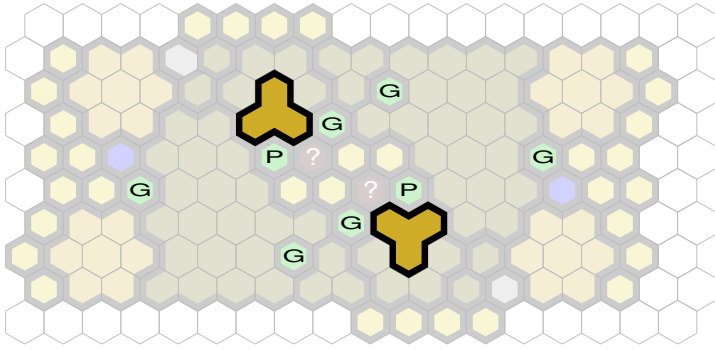

# Jungle Cliffs

Author : nyys

Level : 1

Level : 4

Level : 2

Level : 5

Level : 3

Level : 6

Level : 7

Level : 8

Start

Number of player : 2

Size : 17.50x9.00 hex

Requires 1 SotM and 1 TJ.