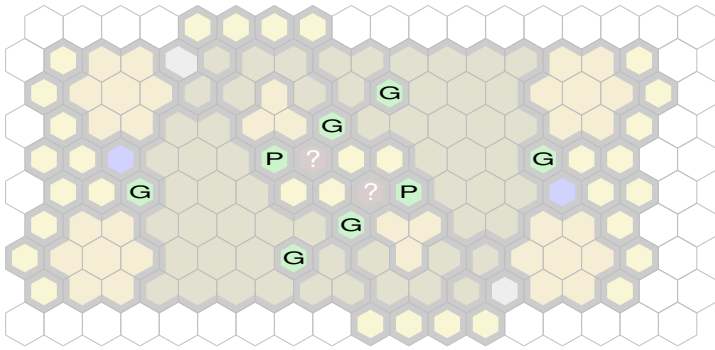

# Jungle Cliffs

Author : nyys

Level : 1

Level : 4

Level : 2

Level : 5

Level : 3

Level : 6

Level : 7

Level : 8

Start

Number of player : 2

Size : 17.50x9.00 hex

Requires 1 SotM and 1 TJ.