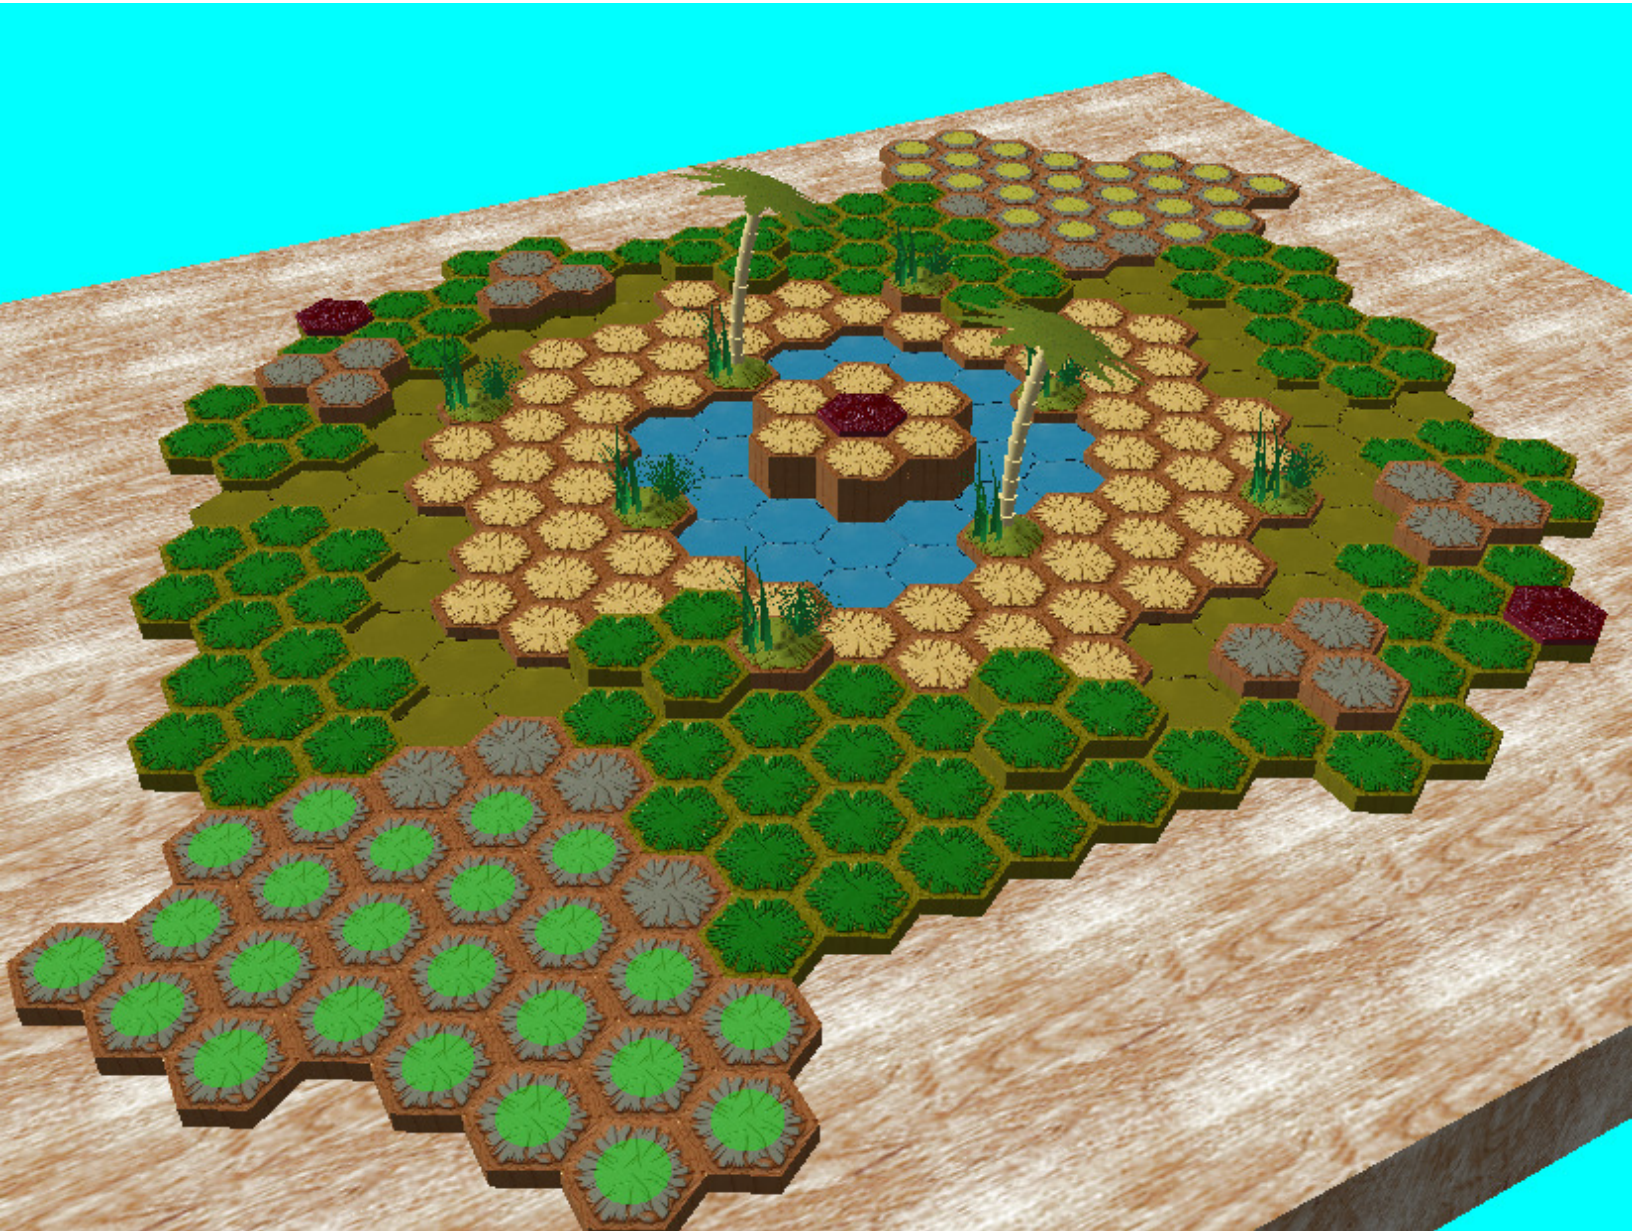

Island of Solitude

Author : nyys

Level : 1

Level : 4

Level : 2

Level : 5

Level : 3

Start

Number of player : 2

Size : 22.00x20.00 hex

Requires 1 RotV, 1 SotM, and 1 TJ.