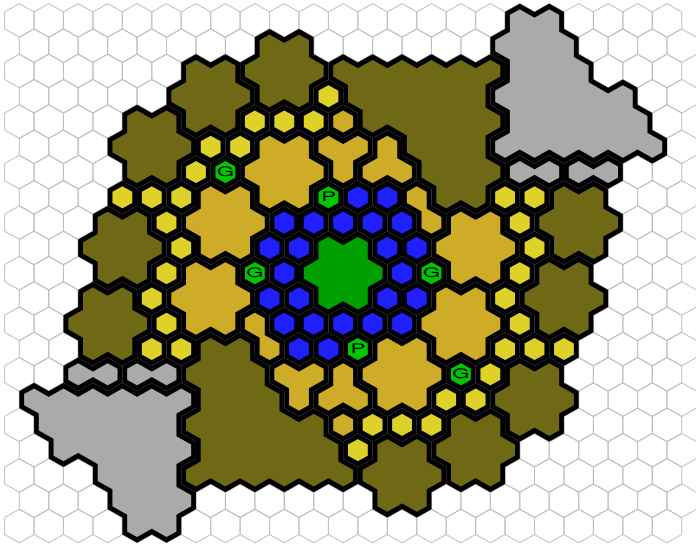

Island of Solitude

Author : nyys

Level : 1

Level : 4

Level : 2

Level : 5

Level : 3

Start

Number of player : 2

Size : 22.00x20.00 hex

Requires 1 RotV, 1 SotM, and 1 TJ.