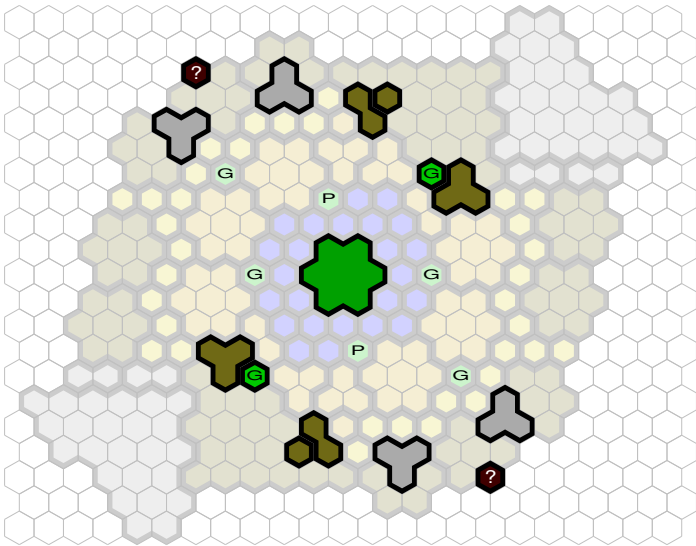

Island of Solitude

Author : nyys

Level : 1

Level : 4

Level : 2

Level : 5

Level : 3

Start

Number of player : 2

Size : 22.00x20.00 hex

Requires 1 RotV, 1 SotM, and 1 TJ.