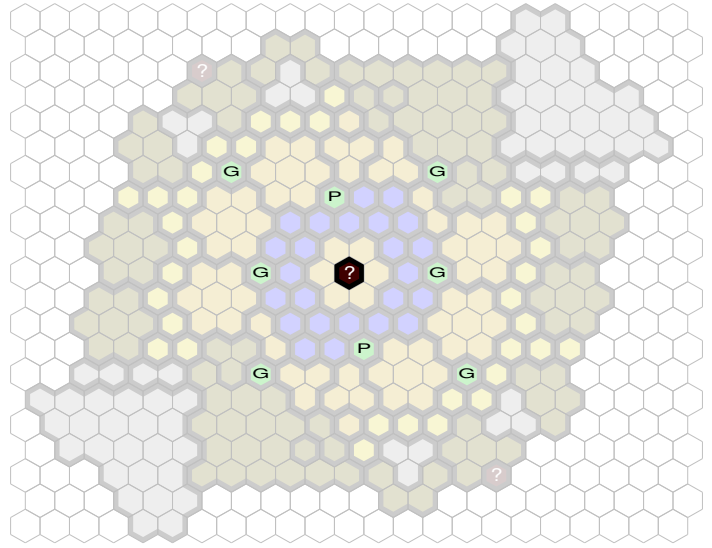

Island of Solitude

Author : nyys

Level : 1

Level : 4

Level : 2

Level : 5

Level : 3

Start

Number of player : 2

Size : 22.00x20.00 hex

Requires 1 RotV, 1 SotM, and 1 TJ.