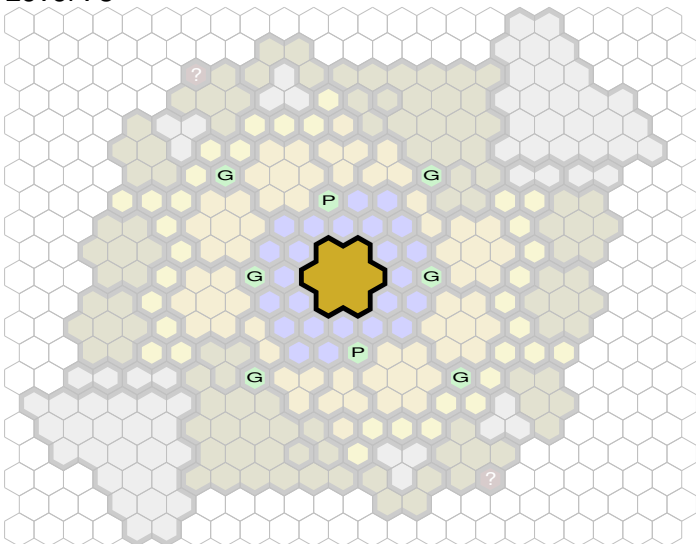

Island of Solitude

Author : nyys

Level : 1

Level : 4

Level : 2

Level : 5

Level : 3

Start

Number of player : 2

Size : 22.00x20.00 hex

Requires 1 RotV, 1 SotM, and 1 TJ.