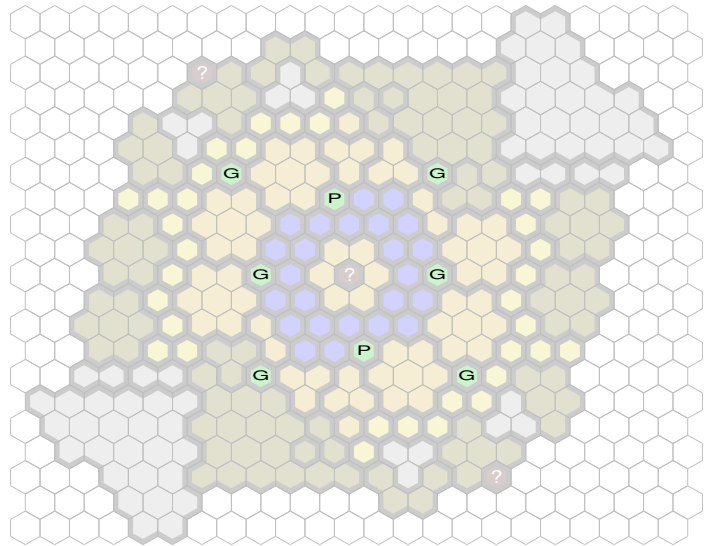

Island of Solitude

Author : nyys

Level : 1

Level : 4

Level : 2

Level : 5

Level : 3

Start

Number of player : 2

Size : 22.00x20.00 hex

Requires 1 RotV, 1 SotM, and 1 TJ.