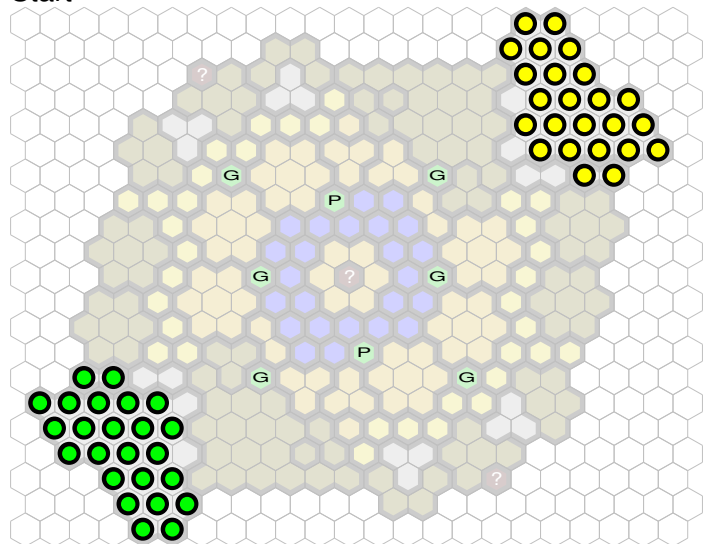

Island of Solitude

Author : nyys

Level : 1

Level : 4

Level : 2

Level : 5

Level : 3

Start

Number of player : 2

Size : 22.00x20.00 hex

Requires 1 RotV, 1 SotM, and 1 TJ.