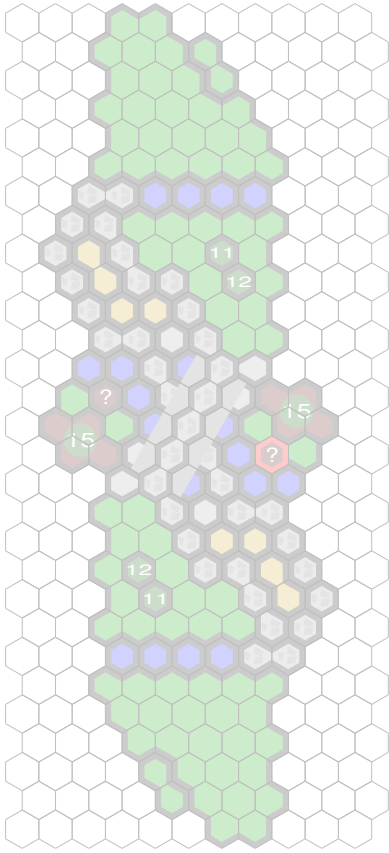

High Road or the Low Road

Author : nyys

Level : 9

Start

Number of player : 2

Size : 9.00x28.00 hex