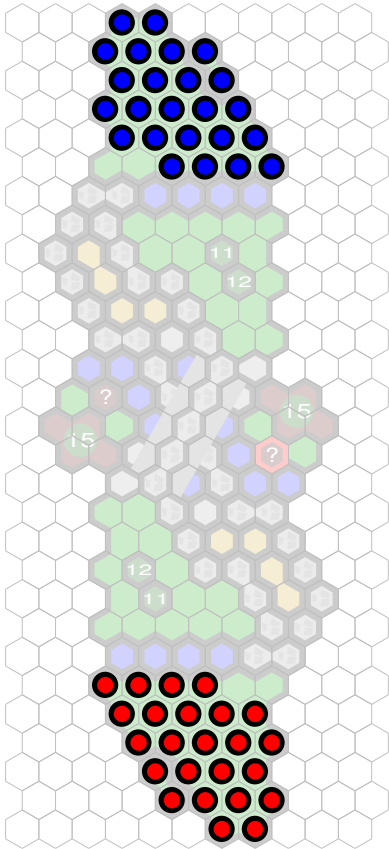

High Road or the Low Road

Author : nyys

Level : 9

Start

Number of player : 2

Size : 9.00x28.00 hex