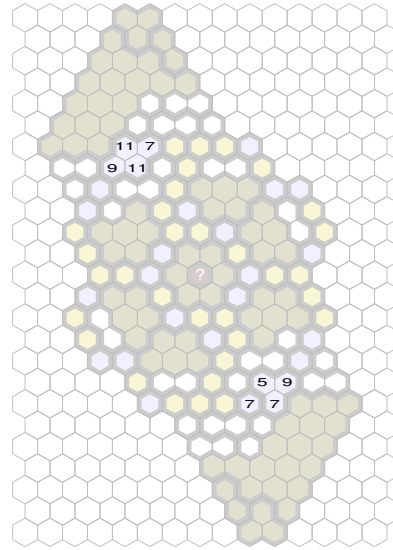

Global Cooling

Author : nyys

Level : 1

Level : 4

Level : 2

Start

Level : 3

Number of player : 2

Size : 13.00x24.00 hex

Requires one Swarm of the Marro and one Thalenk Tundra set.

Heavy snow and slippery ice.