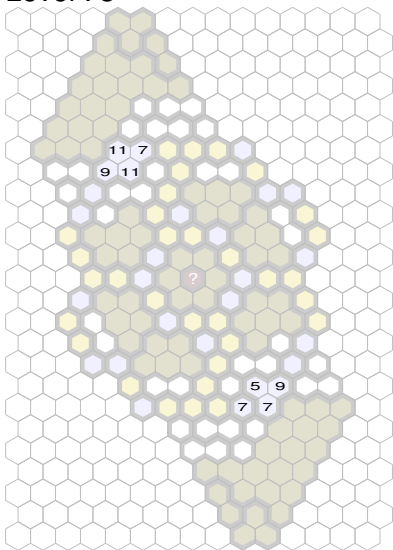

Global Cooling

Author : nyys

Level : 1

Level : 4

Level : 2

Start

Level : 3

Number of player : 2

Size : 13.00x24.00 hex

Requires one Swarm of the Marro and one Thalenk Tundra set.

Heavy snow and slippery ice.