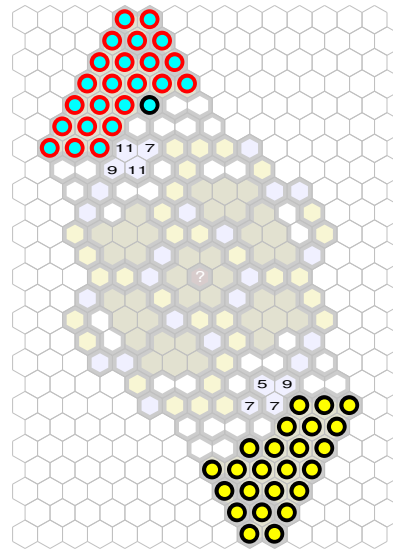

Global Cooling

Author : nyys

Level : 1

Level : 4

Level : 2

Start

Level : 3

Number of player : 2

Size : 13.00x24.00 hex

Requires one Swarm of the Marro and one Thalenk Tundra set.

Heavy snow and slippery ice.