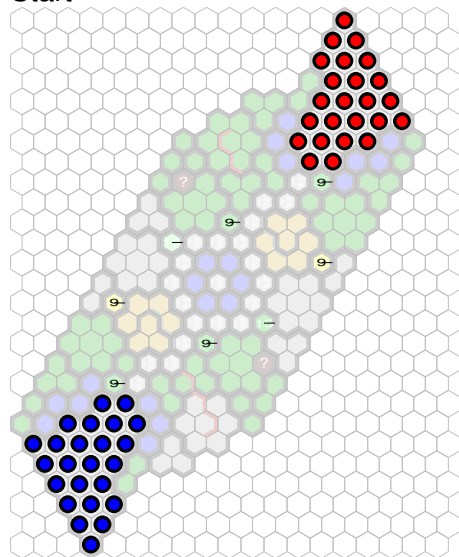

Fountain Fight

Author : nyys

Level : 1

Level : 4

Level : 2

Level : 5

Level : 3

Start

Number of player : 2

Size : 18.00x26.00 hex

Requires 1 RotV, 1 FotA, 1 TJ