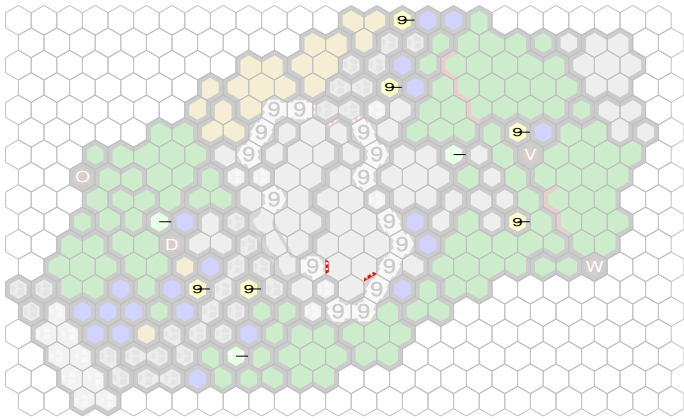

Fort Lannister V5.1

Author : nyys

Level : 1

Level : 4

Level : 2

Level : 5

Level : 3

Level : 6

Level : 7

Level : 10

Level : 8

Level : 11

Level : 9

Level : 12

Start

Number of player : 2

Size : 25.50x17.00 hex

Required 1 RotV, 1 FotA, 1 TJ, 1 RttFF

Glyphs: Move +2, Initiative +8, Wound, Intercept Order.

NOTE: The castle door is not used.