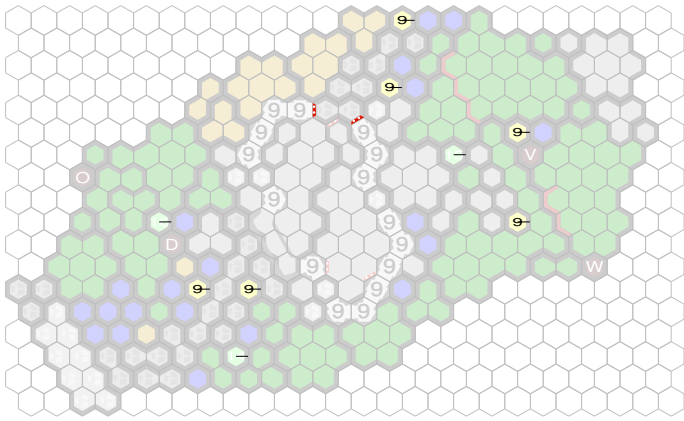

Fort Lannister V5.1

Author : nyys

Level : 1

Level : 4

Level : 2

Level : 5

Level : 3

Level : 6

Level : 7

Level : 10

Level : 8

Level : 11

Level : 9

Level : 12

Start

Number of player : 2

Size : 25.50x17.00 hex

Required 1 RotV, 1 FotA, 1 TJ, 1 RttFF

Glyphs: Move +2, Initiative +8, Wound, Intercept Order.

NOTE: The castle door is not used.