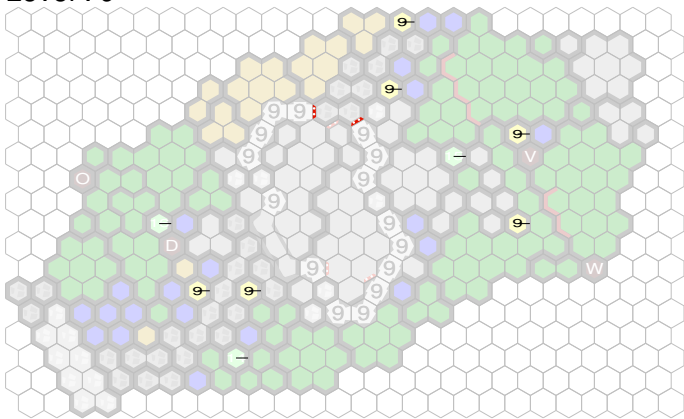

Fort Lannister V5.1

Author : nyys

Level : 1

Level : 4

Level : 2

Level : 5

Level : 3

Level : 6

Level : 7

Level : 10

Level : 8

Level : 11

Level : 9

Level : 12

Start

Number of player : 2

Size : 25.50x17.00 hex

Required 1 RotV, 1 FotA, 1 TJ, 1 RttFF

Glyphs: Move +2, Initiative +8, Wound, Intercept Order.

NOTE: The castle door is not used.