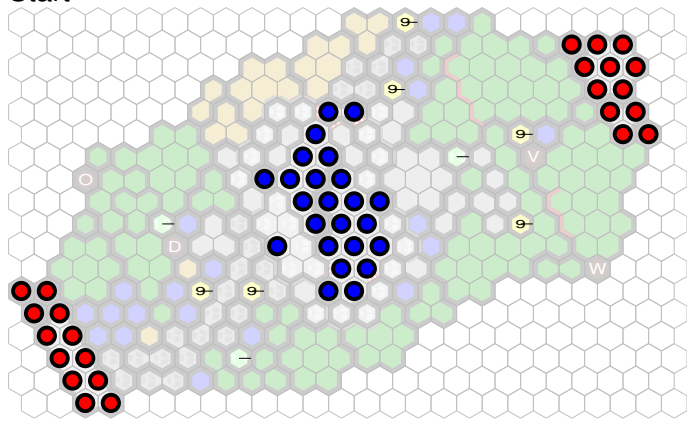

Fort Lannister V5.1

Author : nyys

Level : 1

Level : 4

Level : 2

Level : 5

Level : 3

Level : 6

Level : 7

Level : 10

Level : 8

Level : 11

Level : 9

Level : 12

Start

Number of player : 2

Size : 25.50x17.00 hex

Required 1 RotV, 1 FotA, 1 TJ, 1 RttFF

Glyphs: Move +2, Initiative +8, Wound, Intercept Order.

NOTE: The castle door is not used.