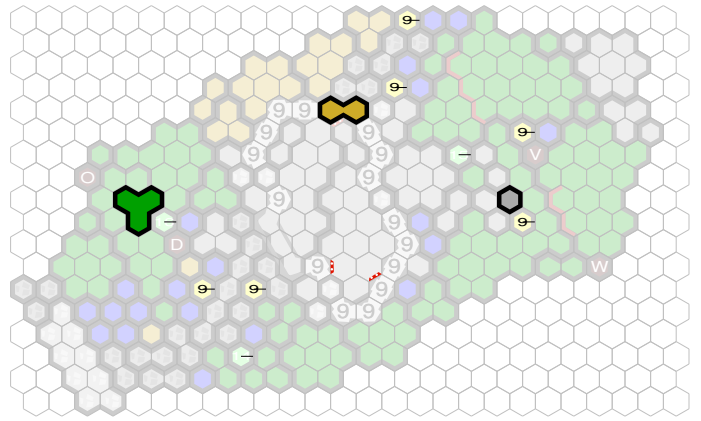

Fort Lannister V5.1

Author : nyys

Level : 1

Level : 4

Level : 2

Level : 5

Level : 3

Level : 6

Level : 7

Level : 10

Level : 8

Level : 11

Level : 9

Level : 12

Start

Number of player : 2

Size : 25.50x17.00 hex

Required 1 RotV, 1 FotA, 1 TJ, 1 RttFF

Glyphs: Move +2, Initiative +8, Wound, Intercept Order.

NOTE: The castle door is not used.