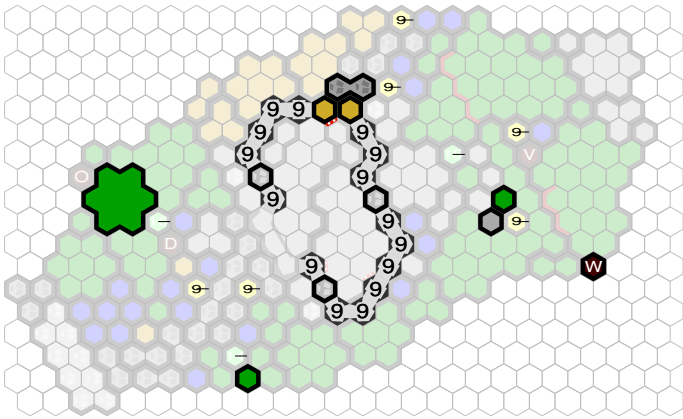

Fort Lannister V5.1

Author : nyys

Level : 1

Level : 4

Level : 2

Level : 5

Level : 3

Level : 6

Level : 7

Level : 10

Level : 8

Level : 11

Level : 9

Level : 12

Start

Number of player : 2

Size : 25.50x17.00 hex

Required 1 RotV, 1 FotA, 1 TJ, 1 RttFF

Glyphs: Move +2, Initiative +8, Wound, Intercept Order.

NOTE: The castle door is not used.