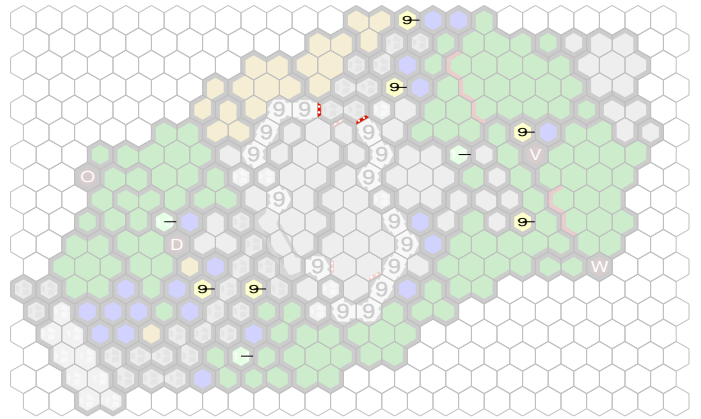

Fort Lannister V5.1

Author : nyys

Level : 1

Level : 4

Level : 2

Level : 5

Level : 3

Level : 6

Level : 7

Level : 10

Level : 8

Level : 11

Level : 9

Level : 12

Start

Number of player : 2

Size : 25.50x17.00 hex

Required 1 RotV, 1 FotA, 1 TJ, 1 RttFF

Glyphs: Move +2, Initiative +8, Wound, Intercept Order.

NOTE: The castle door is not used.