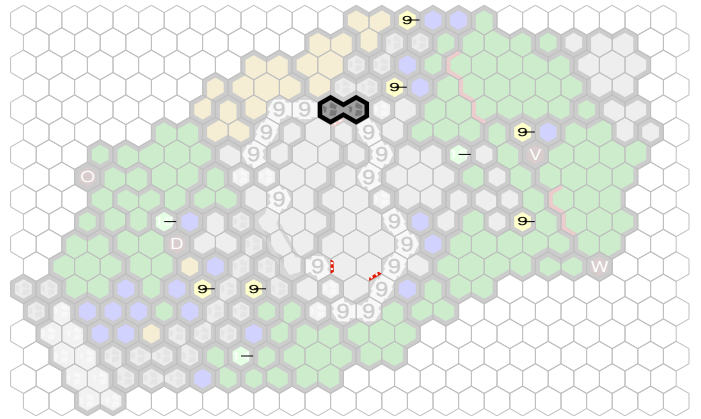

Fort Lannister V5.1

Author : nyys

Level : 1

Level : 4

Level : 2

Level : 5

Level : 3

Level : 6

Level : 7

Level : 10

Level : 8

Level : 11

Level : 9

Level : 12

Start

Number of player : 2

Size : 25.50x17.00 hex

Required 1 RotV, 1 FotA, 1 TJ, 1 RttFF

Glyphs: Move +2, Initiative +8, Wound, Intercept Order.

NOTE: The castle door is not used.