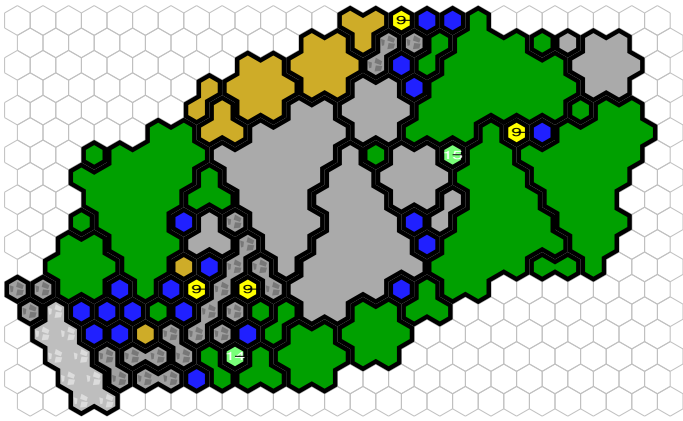

Fort Lannister V5.1

Author : nyys

Level : 1

Level : 4

Level : 2

Level : 5

Level : 3

Level : 6

Level : 7

Level : 10

Level : 8

Level : 11

Level : 9

Level : 12

Start

Number of player : 2

Size : 25.50x17.00 hex

Required 1 RotV, 1 FotA, 1 TJ, 1 RttFF

Glyphs: Move +2, Initiative +8, Wound, Intercept Order.

NOTE: The castle door is not used.