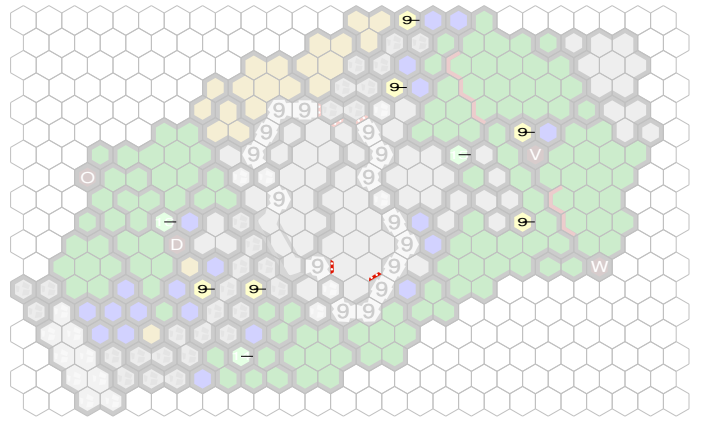

Fort Lannister V5.1

Author : nyys

Level : 1

Level : 4

Level : 2

Level : 5

Level : 3

Level : 6

Level : 7

Level : 10

Level : 8

Level : 11

Level : 9

Level : 12

Start

Number of player : 2

Size : 25.50x17.00 hex

Required 1 RotV, 1 FotA, 1 TJ, 1 RttFF

Glyphs: Move +2, Initiative +8, Wound, Intercept Order.

NOTE: The castle door is not used.