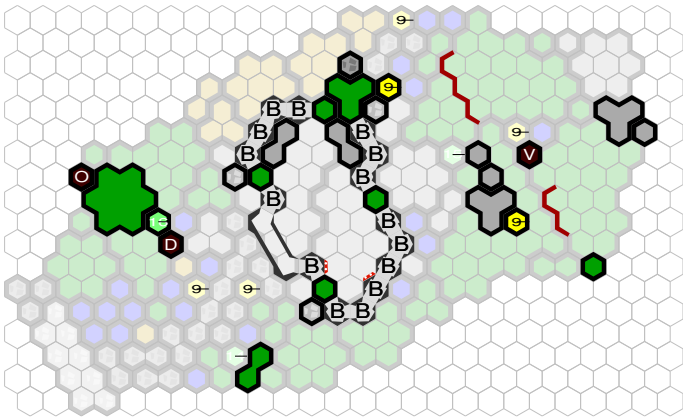

Fort Lannister V5.1

Author : nyys

Level : 1

Level : 4

Level : 2

Level : 5

Level : 3

Level : 6

Level : 7

Level : 10

Level : 8

Level : 11

Level : 9

Level : 12

Start

Number of player : 2

Size : 25.50x17.00 hex

Required 1 RotV, 1 FotA, 1 TJ, 1 RttFF

Glyphs: Move +2, Initiative +8, Wound, Intercept Order.

NOTE: The castle door is not used.