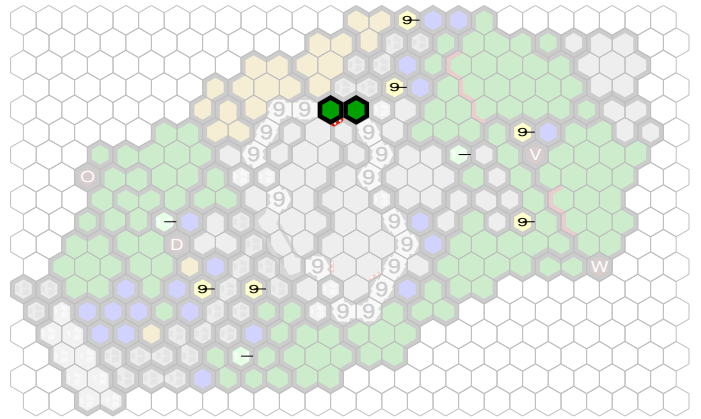

Fort Lannister V5.1

Author : nyys

Level : 1

Level : 4

Level : 2

Level : 5

Level : 3

Level : 6

Level : 7

Level : 10

Level : 8

Level : 11

Level : 9

Level : 12

Start

Number of player : 2

Size : 25.50x17.00 hex

Required 1 RotV, 1 FotA, 1 TJ, 1 RttFF

Glyphs: Move +2, Initiative +8, Wound, Intercept Order.

NOTE: The castle door is not used.