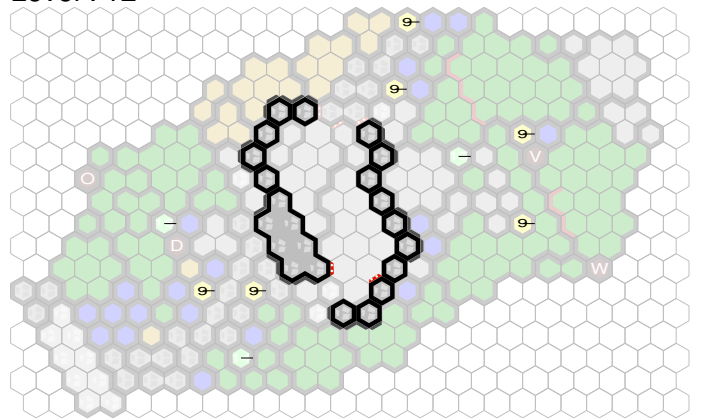

Fort Lannister V5.1

Author : nyys

Level : 1

Level : 4

Level : 2

Level : 5

Level : 3

Level : 6

Level : 7

Level : 10

Level : 8

Level : 11

Level : 9

Level : 12

Start

Number of player : 2

Size : 25.50x17.00 hex

Required 1 RotV, 1 FotA, 1 TJ, 1 RttFF

Glyphs: Move +2, Initiative +8, Wound, Intercept Order.

NOTE: The castle door is not used.