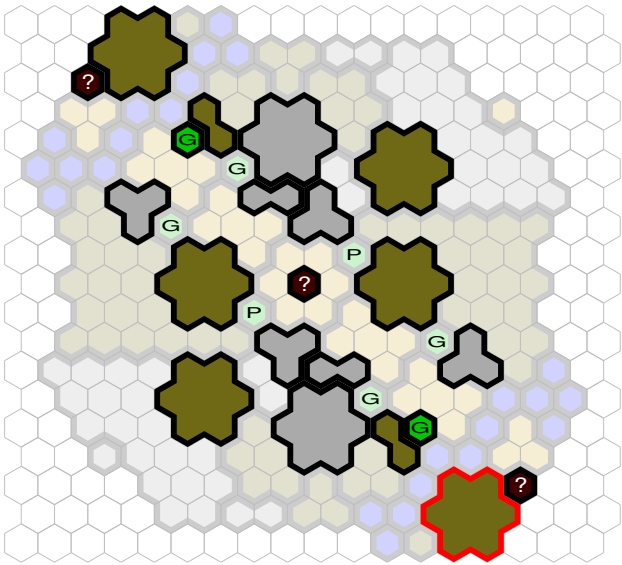

# Flooded Safari

Author : nyys

Level : 1

Level : 4

Level : 2

Start

Level : 3

Number of player : 2

Size : 17.00x18.00 hex

Requires 1 RotV, 1 SotM, & 1 TJ.