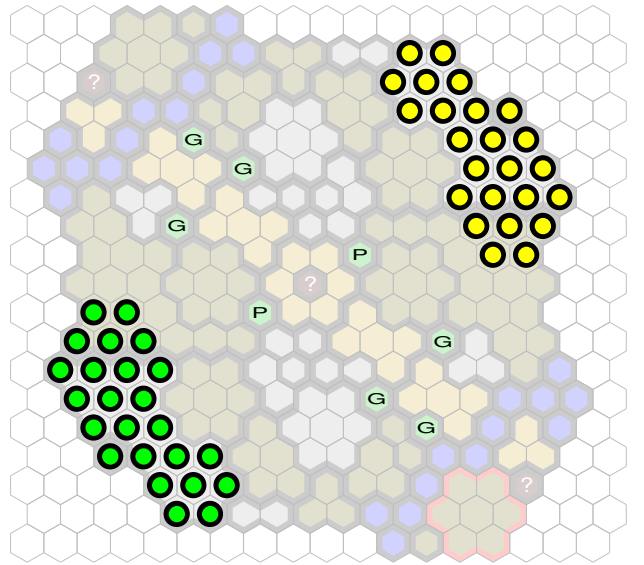

# Flooded Safari

Author : nyys

Level : 1

Level : 4

Level : 2

Start

Level : 3

Number of player : 2

Size : 17.00x18.00 hex

Requires 1 RotV, 1 SotM, & 1 TJ.