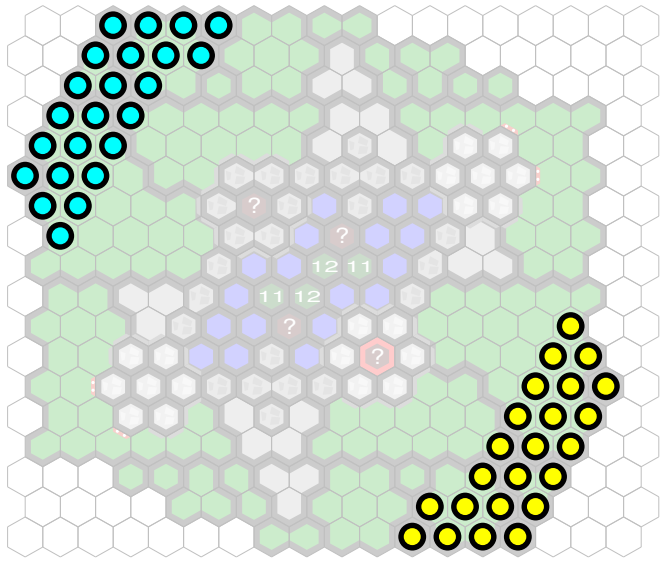

Death Stations Part Deux

Author : nyys

Level : 1

Level : 4

Level : 2

Level : 5

Level : 3

Level : 6

Start

Number of player : 2

Size : 17.50x17.00 hex

Requires 1 RotV, 1 FotA, and 2 RttFF.