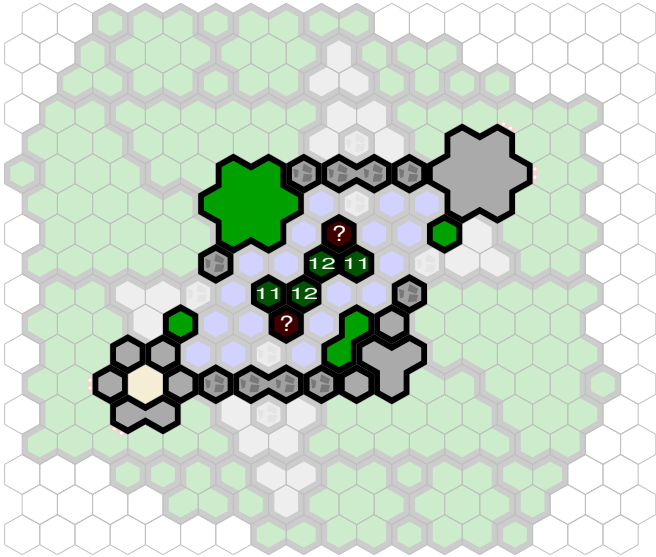

Death Stations Part Deux

Author : nyys

Level : 1

Level : 4

Level : 2

Level : 5

Level : 3

Level : 6

Start

Number of player : 2

Size : 17.50x17.00 hex

Requires 1 RotV, 1 FotA, and 2 RttFF.