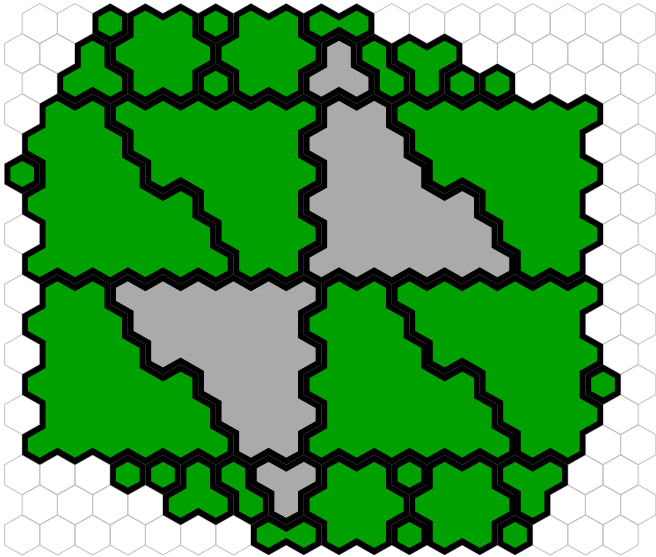

Death Stations Part Deux

Author : nyys

Level : 1

Level : 4

Level : 2

Level : 5

Level : 3

Level : 6

Start

Number of player : 2

Size : 17.50x17.00 hex

Requires 1 RotV, 1 FotA, and 2 RttFF.