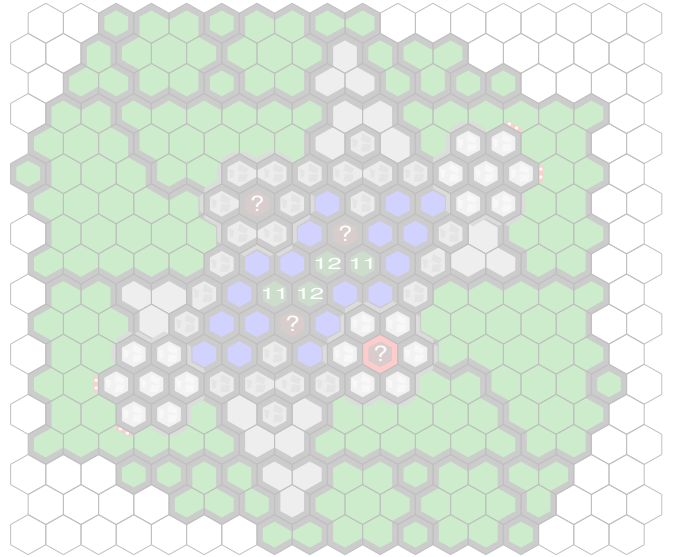

Death Stations Part Deux

Author : nyys

Level : 1

Level : 4

Level : 2

Level : 5

Level : 3

Level : 6

Start

Number of player : 2

Size : 17.50x17.00 hex

Requires 1 RotV, 1 FotA, and 2 RttFF.