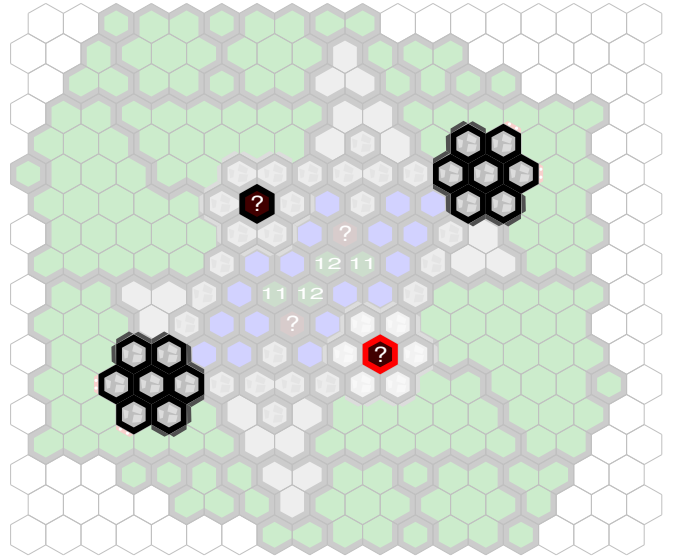

Death Stations Part Deux

Author : nyys

Level : 1

Level : 4

Level : 2

Level : 5

Level : 3

Level : 6

Start

Number of player : 2

Size : 17.50x17.00 hex

Requires 1 RotV, 1 FotA, and 2 RttFF.