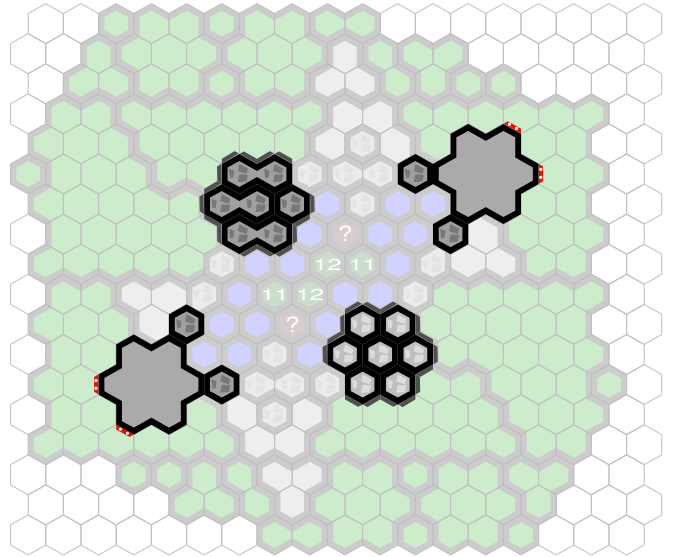

Death Stations Part Deux

Author : nyys

Level : 1

Level : 4

Level : 2

Level : 5

Level : 3

Level : 6

Start

Number of player : 2

Size : 17.50x17.00 hex

Requires 1 RotV, 1 FotA, and 2 RttFF.