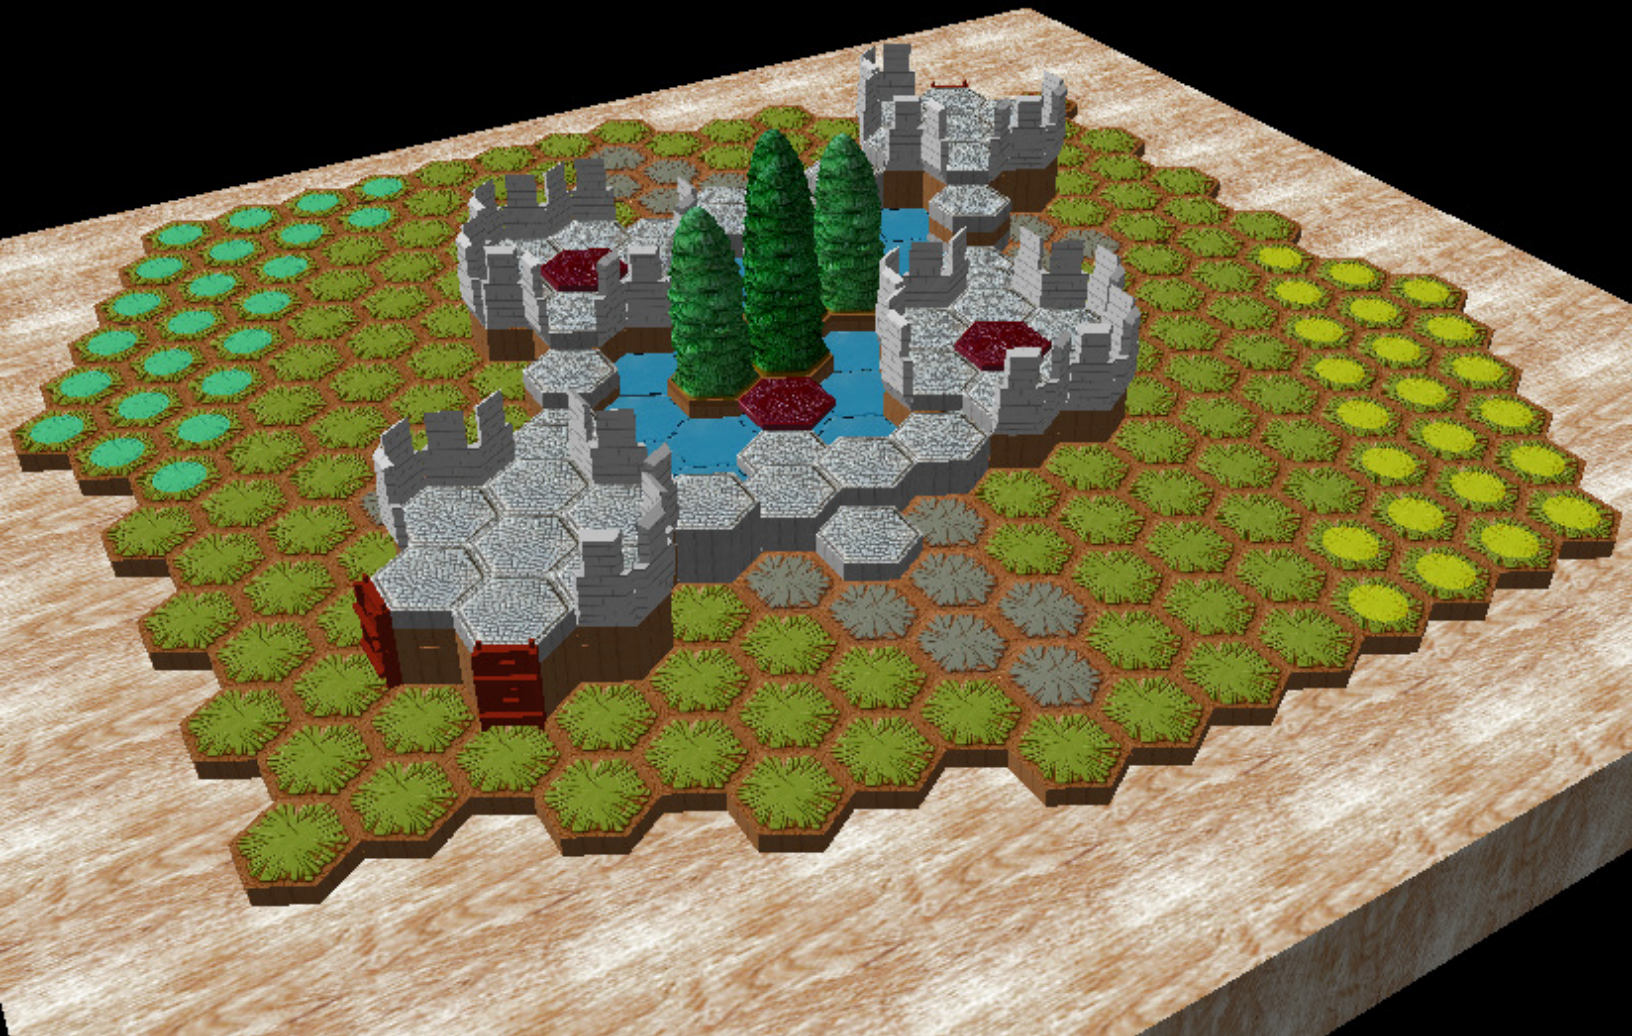

Death Stations Part Deux

Author : nyys

Level : 1

Level : 4

Level : 2

Level : 5

Level : 3

Level : 6

Start

Number of player : 2

Size : 17.50x17.00 hex

Requires 1 RotV, 1 FotA, and 2 RttFF.