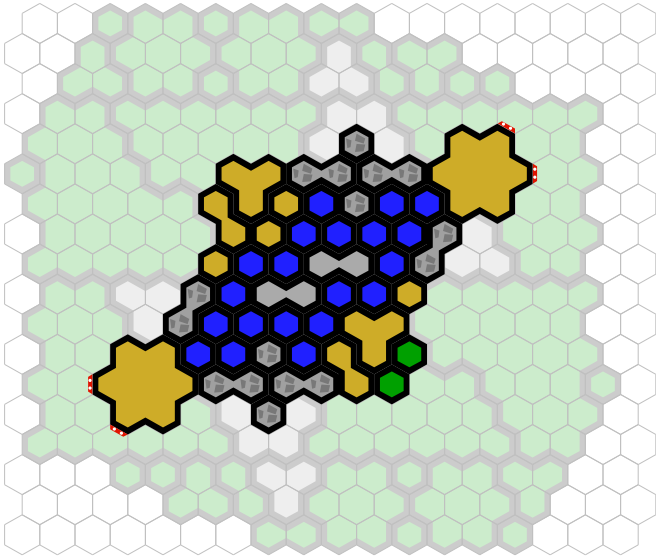

Death Stations Part Deux

Author : nyys

Level : 1

Level : 4

Level : 2

Level : 5

Level : 3

Level : 6

Start

Number of player : 2

Size : 17.50x17.00 hex

Requires 1 RotV, 1 FotA, and 2 RttFF.