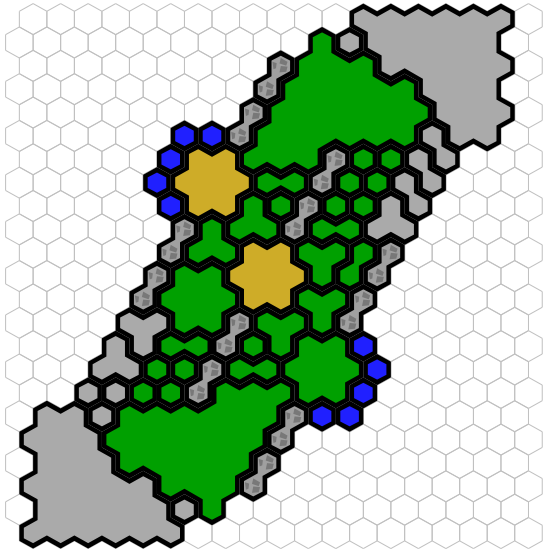

Death Stations

Author : nyys

Level : 1

Level : 4

Level : 2

Level : 5

Level : 3

Level : 6

Start

Number of player : 2

Size : 18.00x22.00 hex

Requires 1 RotV, 1 FotA, and 2 RttFF.