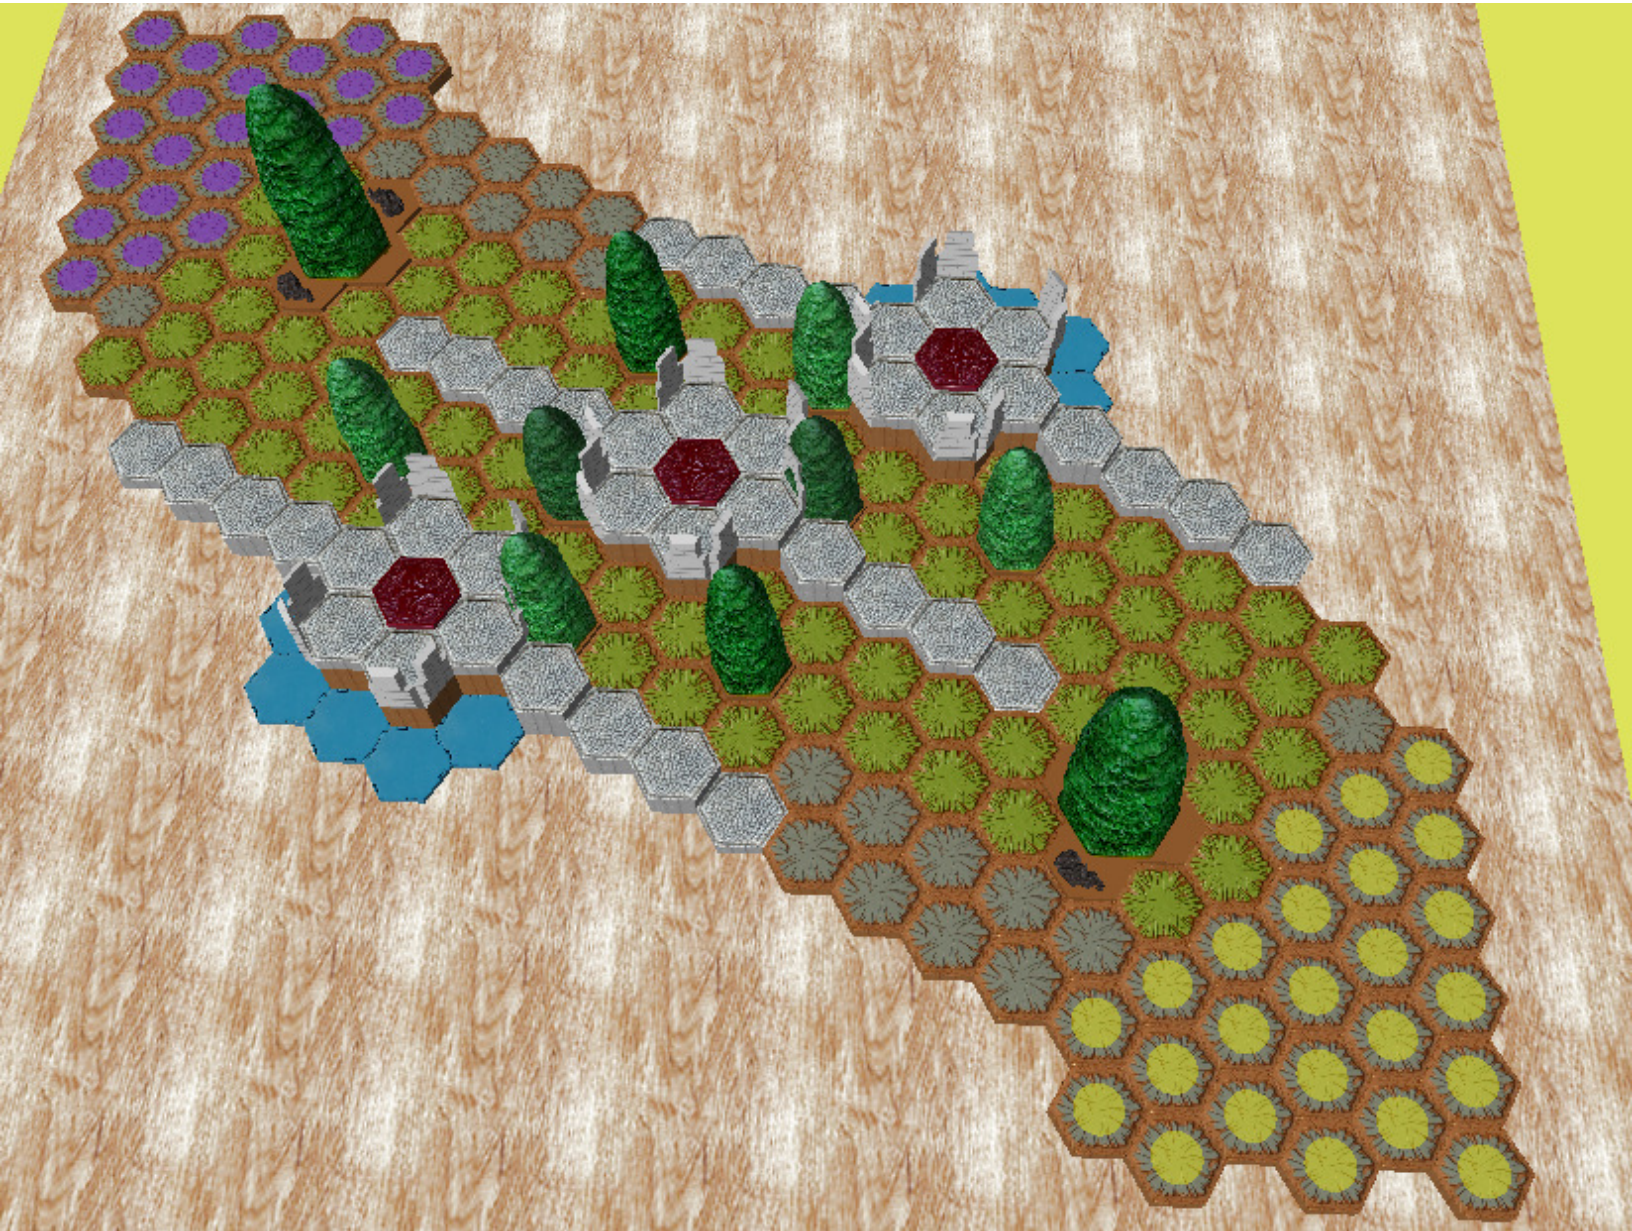

Death Stations

Author : nyys

Level : 1

Level : 4

Level : 2

Level : 5

Level : 3

Level : 6

Start

Number of player : 2

Size : 18.00x22.00 hex

Requires 1 RotV, 1 FotA, and 2 RttFF.