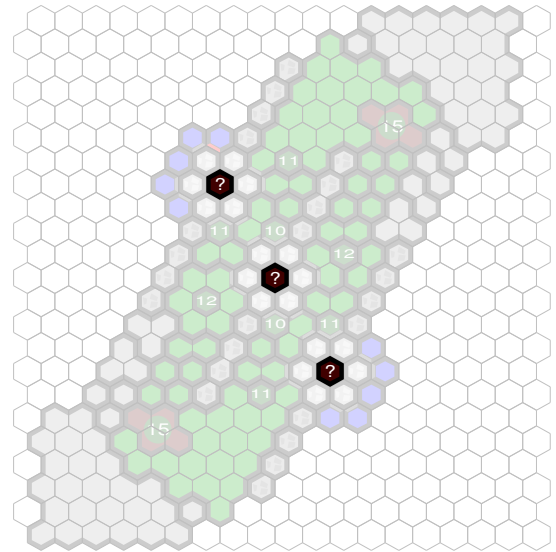

Death Stations

Author : nyys

Level : 1

Level : 4

Level : 2

Level : 5

Level : 3

Level : 6

Start

Number of player : 2

Size : 18.00x22.00 hex

Requires 1 RotV, 1 FotA, and 2 RttFF.