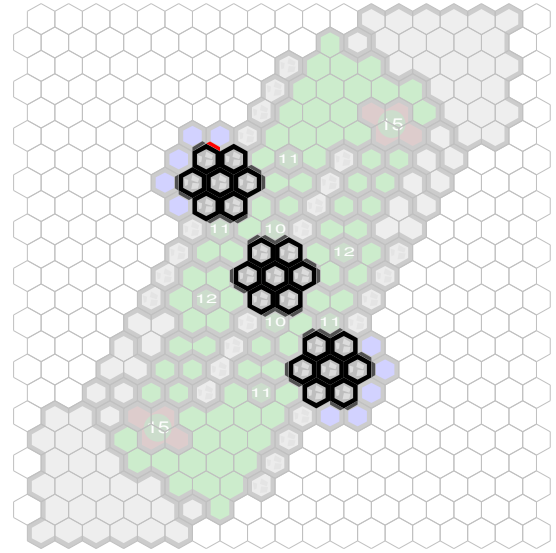

Death Stations

Author : nyys

Level : 1

Level : 4

Level : 2

Level : 5

Level : 3

Level : 6

Start

Number of player : 2

Size : 18.00x22.00 hex

Requires 1 RotV, 1 FotA, and 2 RttFF.