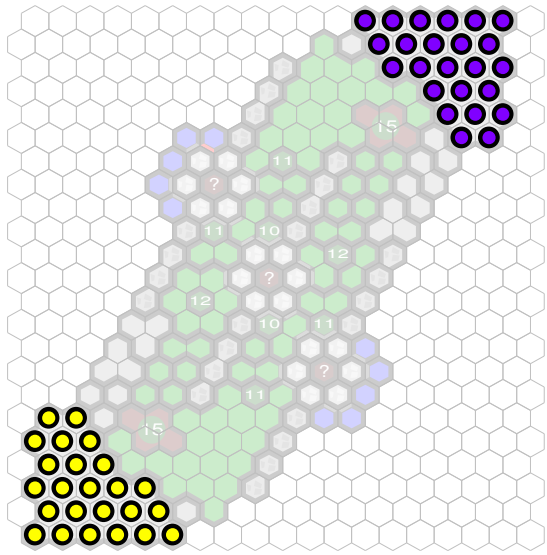

Death Stations

Author : nyys

Level : 1

Level : 4

Level : 2

Level : 5

Level : 3

Level : 6

Start

Number of player : 2

Size : 18.00x22.00 hex

Requires 1 RotV, 1 FotA, and 2 RttFF.