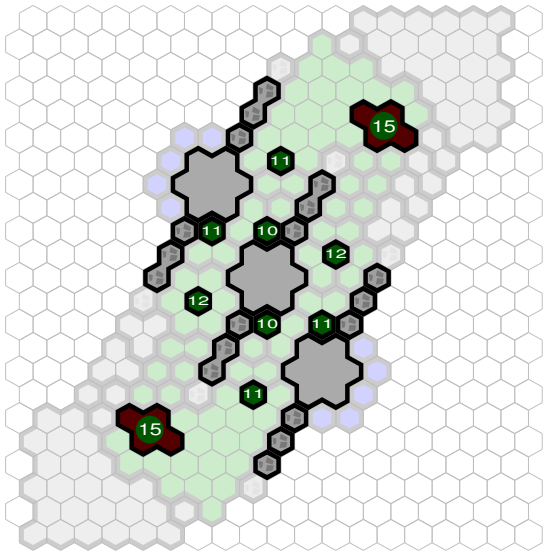

Death Stations

Author : nyys

Level : 1

Level : 4

Level : 2

Level : 5

Level : 3

Level : 6

Start

Number of player : 2

Size : 18.00x22.00 hex

Requires 1 RotV, 1 FotA, and 2 RttFF.