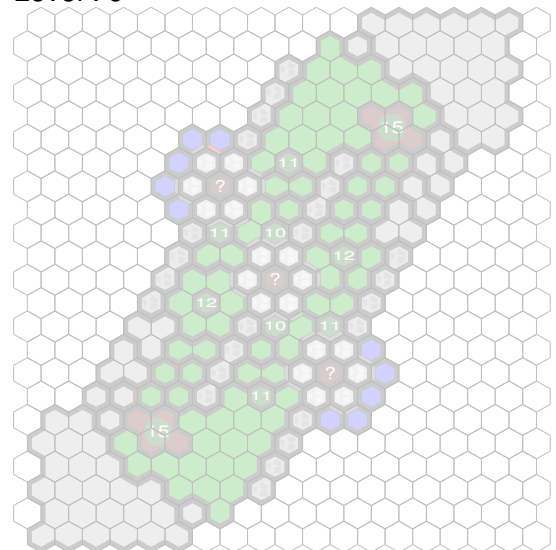

Death Stations

Author : nyys

Level : 1

Level : 4

Level : 2

Level : 5

Level : 3

Level : 6

Start

Number of player : 2

Size : 18.00x22.00 hex

Requires 1 RotV, 1 FotA, and 2 RttFF.