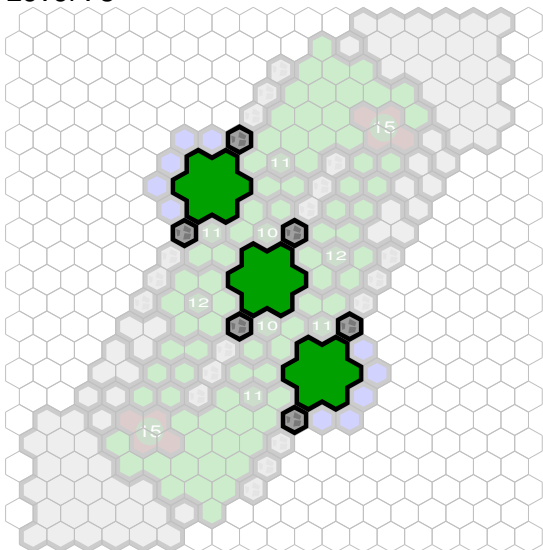

Death Stations

Author : nyys

Level : 1

Level : 4

Level : 2

Level : 5

Level : 3

Level : 6

Start

Number of player : 2

Size : 18.00x22.00 hex

Requires 1 RotV, 1 FotA, and 2 RttFF.