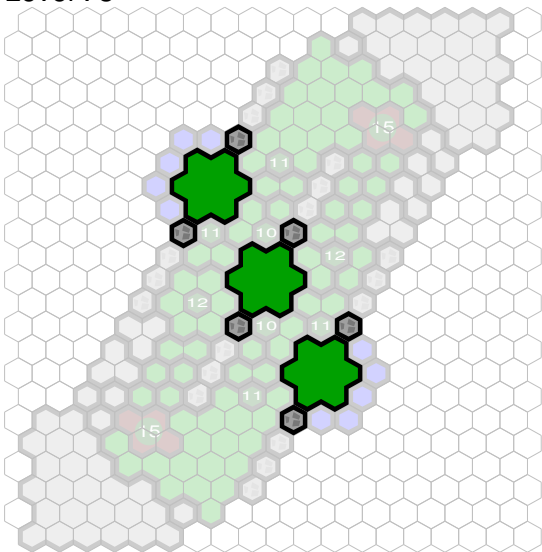

# Death Stations

Author : nyys

Level : 1

Level : 4

Level : 2

Level : 5

Level : 3

Level : 6

Number of player : 2

Size : 18.00x22.00 hex

Requires 1 RotV, 1 FotA, and 2 RttFF.