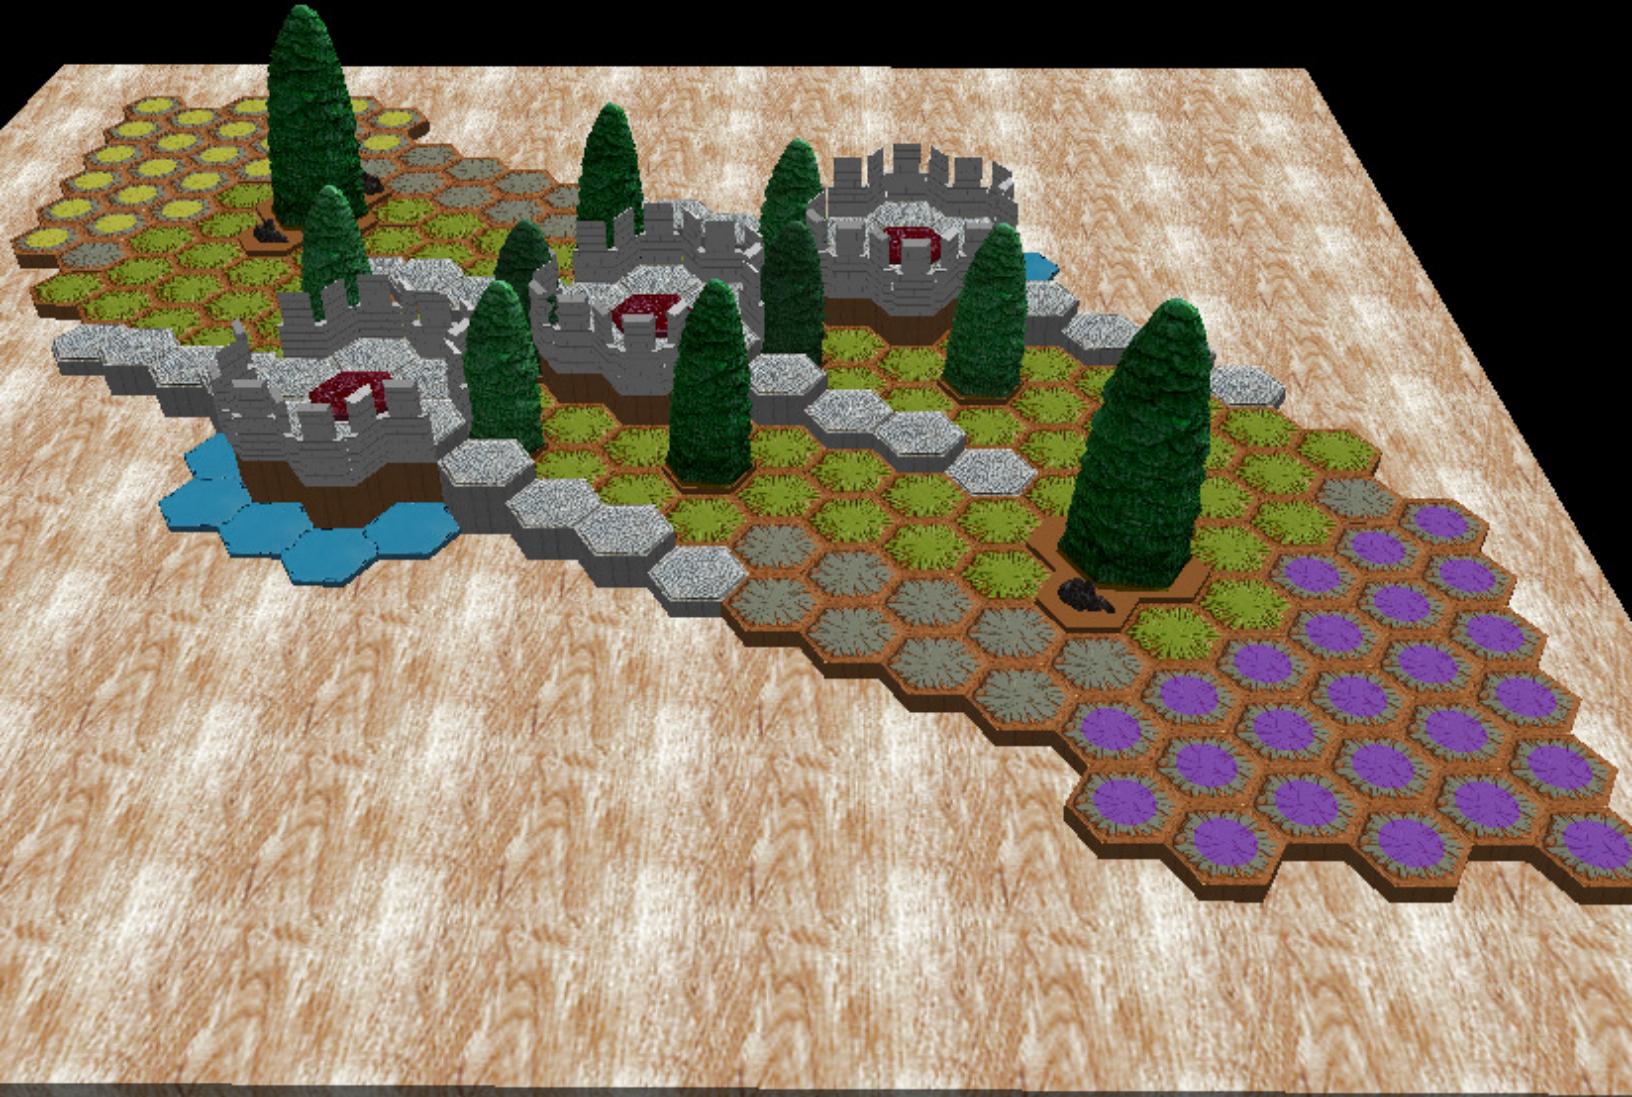

# Death Stations

Author : nyys

Level : 1

Level : 4

Level : 2

Level : 5

Level : 3

Level : 6

Number of player : 2

Size : 18.00x22.00 hex

Requires 1 RotV, 1 FotA, and 2 RttFF.