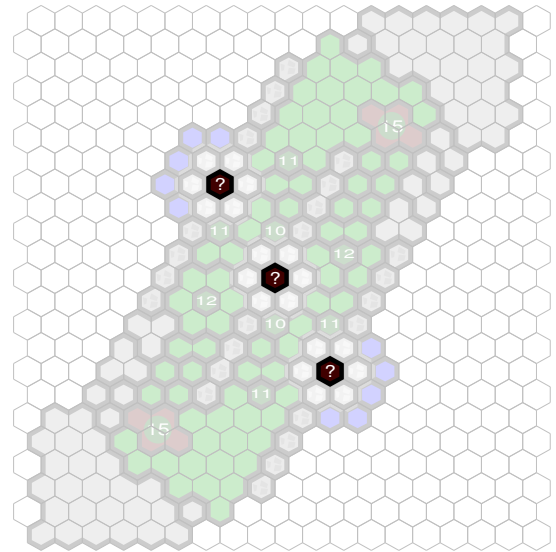

# Death Stations

Author : nyys

Level : 1

Level : 4

Level : 2

Level : 5

Level : 3

Level : 6

Number of player : 2

Size : 18.00x22.00 hex

Requires 1 RotV, 1 FotA, and 2 RttFF.