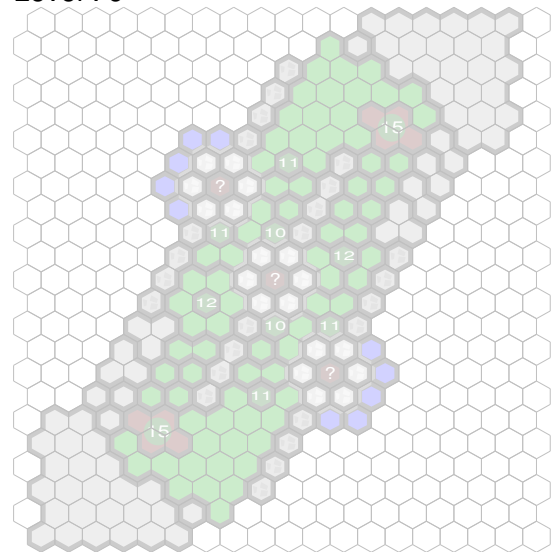

# Death Stations

Author : nyys

Level : 1

Level : 4

Level : 2

Level : 5

Level : 3

Level : 6

Number of player : 2

Size : 18.00x22.00 hex

Requires 1 RotV, 1 FotA, and 2 RttFF.