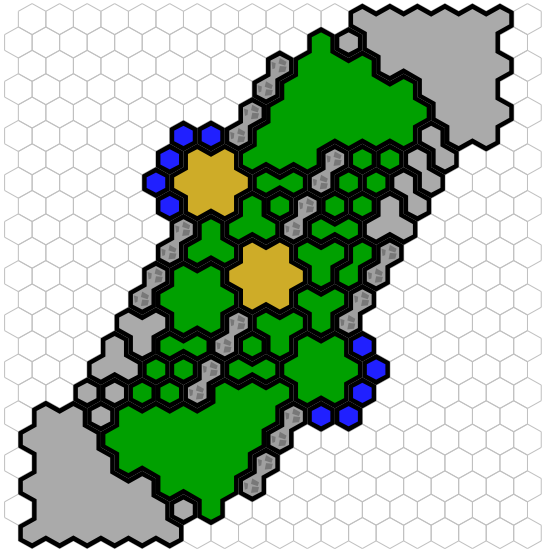

# Death Stations

Author : nyys

Level : 1

Level : 4

Level : 2

Level : 5

Level : 3

Level : 6

Number of player : 2

Size : 18.00x22.00 hex

Requires 1 RotV, 1 FotA, and 2 RttFF.