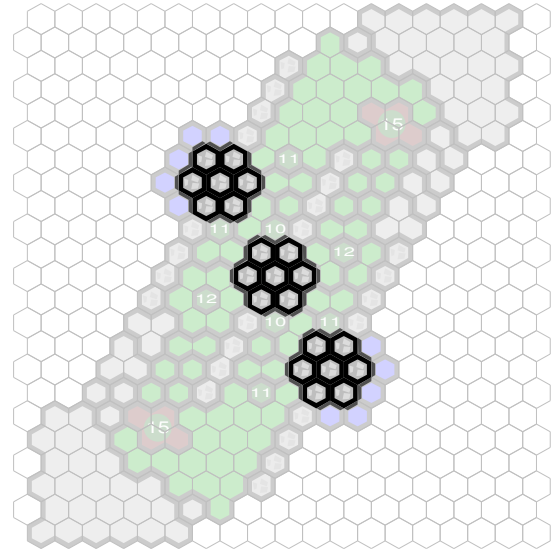

# Death Stations

Author : nyys

Level : 1

Level : 4

Level : 2

Level : 5

Level : 3

Level : 6

Number of player : 2

Size : 18.00x22.00 hex

Requires 1 RotV, 1 FotA, and 2 RttFF.