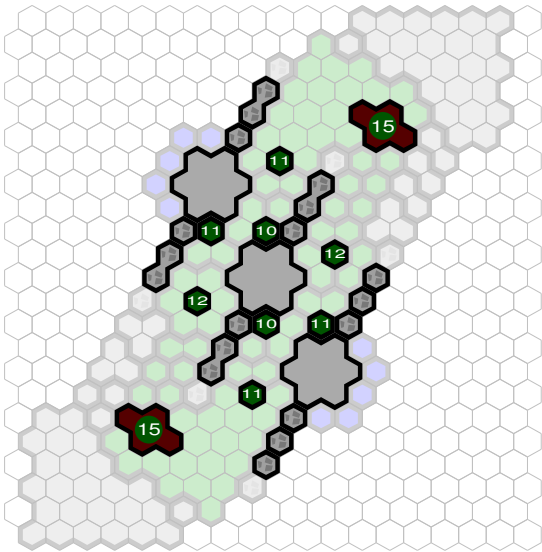

# Death Stations

Author : nyys

Level : 1

Level : 4

Level : 2

Level : 5

Level : 3

Level : 6

Number of player : 2

Size : 18.00x22.00 hex

Requires 1 RotV, 1 FotA, and 2 RttFF.