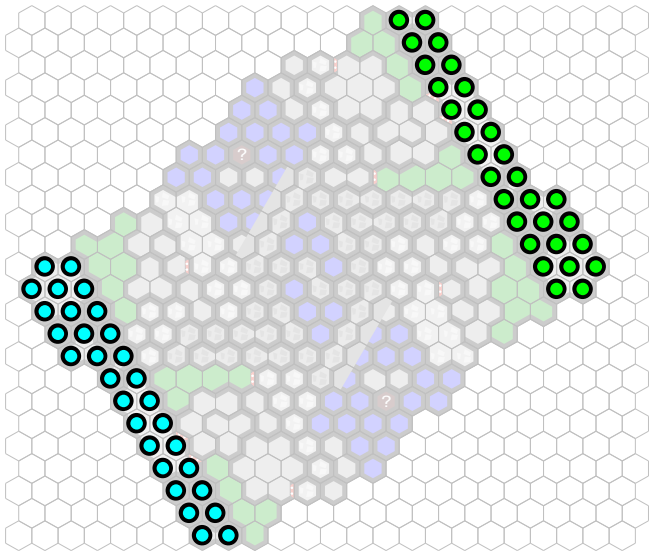

Cursed Crossing

Author : nyys

Level : 1

Level : 4

Level : 2

Level : 5

Level : 3

Level : 6

Level : 7

Level : 10

Level : 8

Level : 11

Level : 9

Level : 12

Start

Number of player : 2-4

Size : 22.50x23.00 hex

Requires 3 RotV, 2RttFF, 2 FotA

This map was built with team games in mind, thirty hex start zone, fifteen per teammate.