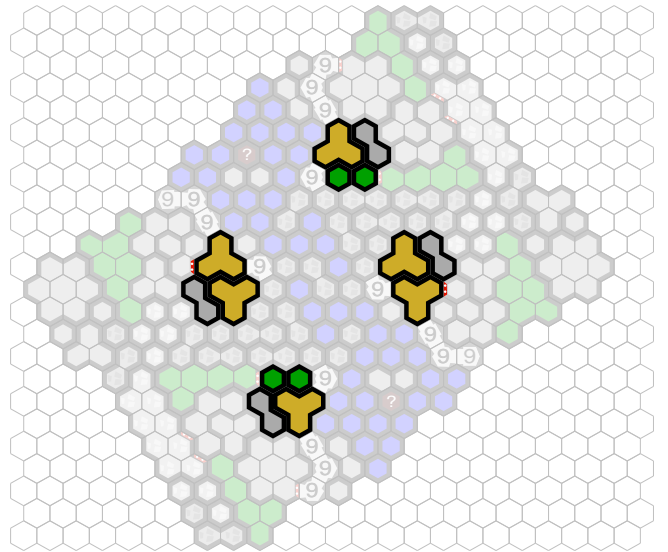

Cursed Crossing

Author : nyys

Level : 1

Level : 4

Level : 2

Level : 5

Level : 3

Level : 6

Level : 7

Level : 10

Level : 8

Level : 11

Level : 9

Level : 12

Start

Number of player : 2-4

Size : 22.50x23.00 hex

Requires 3 RotV, 2RttFF, 2 FotA

This map was built with team games in mind, thirty hex start zone, fifteen per teammate.