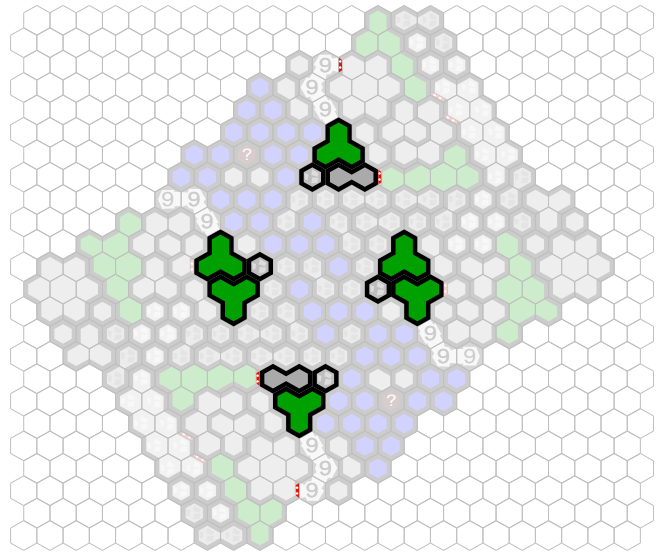

Cursed Crossing

Author : nyys

Level : 1

Level : 4

Level : 2

Level : 5

Level : 3

Level : 6

Level : 7

Level : 10

Level : 8

Level : 11

Level : 9

Level : 12

Start

Number of player : 2-4

Size : 22.50x23.00 hex

Requires 3 RotV, 2RttFF, 2 FotA

This map was built with team games in mind, thirty hex start zone, fifteen per teammate.