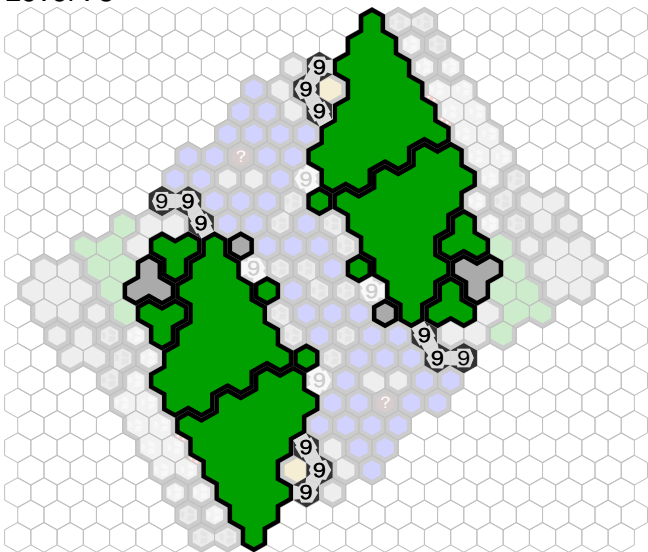

Cursed Crossing

Author : nyys

Level : 1

Level : 4

Level : 2

Level : 5

Level : 3

Level : 6

Level : 7

Level : 10

Level : 8

Level : 11

Level : 9

Level : 12

Start

Number of player : 2-4

Size : 22.50x23.00 hex

Requires 3 RotV, 2RttFF, 2 FotA

This map was built with team games in mind, thirty hex start zone, fifteen per teammate.