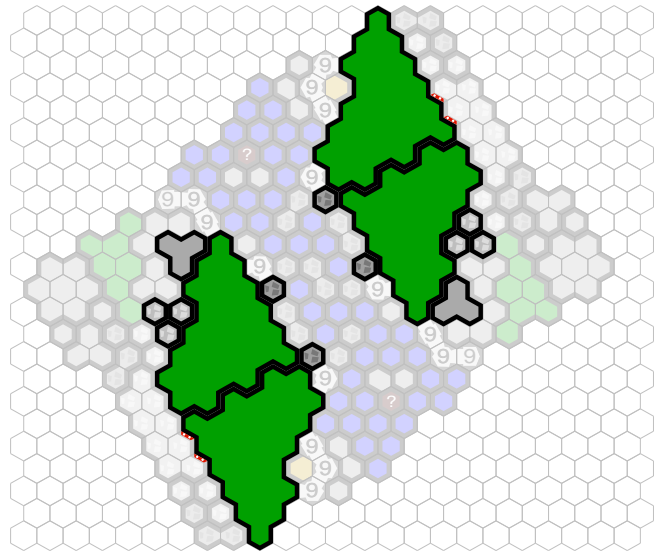

Cursed Crossing

Author : nyys

Level : 1

Level : 4

Level : 2

Level : 5

Level : 3

Level : 6

Level : 7

Level : 10

Level : 8

Level : 11

Level : 9

Level : 12

Start

Number of player : 2-4

Size : 22.50x23.00 hex

Requires 3 RotV, 2RttFF, 2 FotA

This map was built with team games in mind, thirty hex start zone, fifteen per teammate.