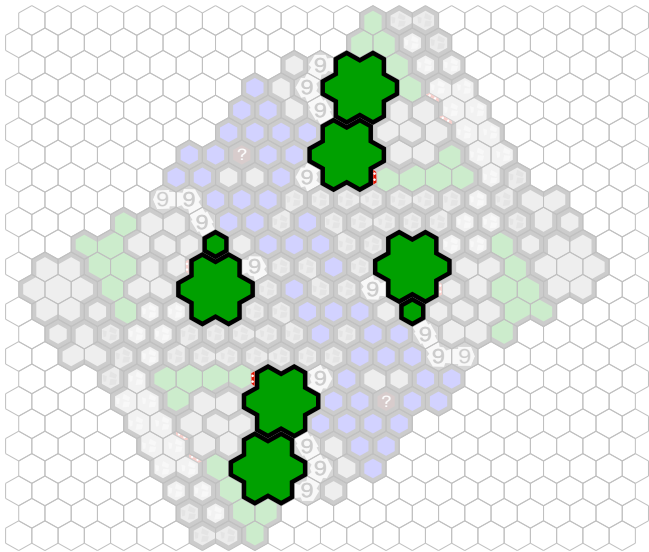

Cursed Crossing

Author : nyys

Level : 1

Level : 4

Level : 2

Level : 5

Level : 3

Level : 6

Level : 7

Level : 10

Level : 8

Level : 11

Level : 9

Level : 12

Start

Number of player : 2-4

Size : 22.50x23.00 hex

Requires 3 RotV, 2RttFF, 2 FotA

This map was built with team games in mind, thirty hex start zone, fifteen per teammate.