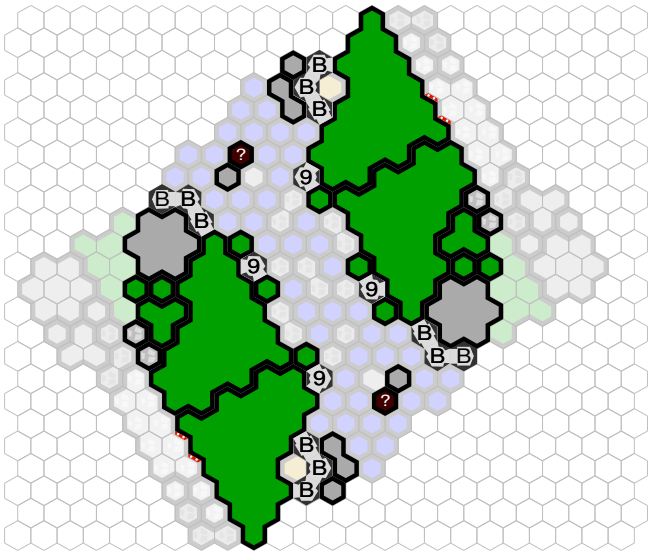

Cursed Crossing

Author : nyys

Level : 1

Level : 4

Level : 2

Level : 5

Level : 3

Level : 6

Level : 7

Level : 10

Level : 8

Level : 11

Level : 9

Level : 12

Start

Number of player : 2-4

Size : 22.50x23.00 hex

Requires 3 RotV, 2RttFF, 2 FotA

This map was built with team games in mind, thirty hex start zone, fifteen per teammate.