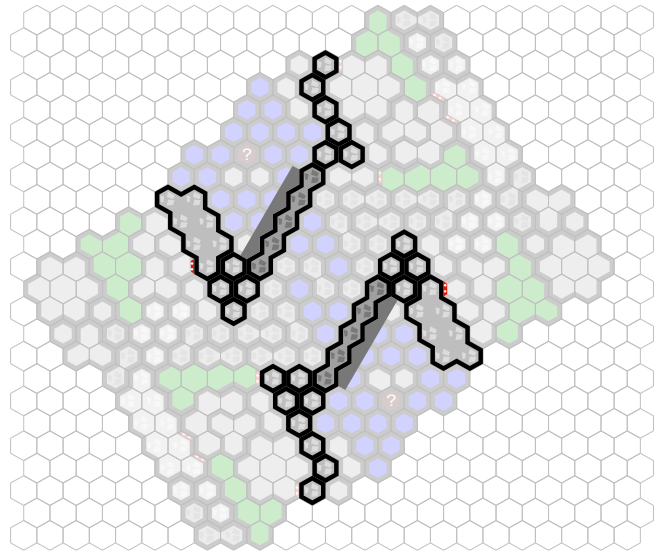

Cursed Crossing

Author : nyys

Level : 1

Level : 4

Level : 2

Level : 5

Level : 3

Level : 6

Level : 7

Level : 10

Level : 8

Level : 11

Level : 9

Level : 12

Start

Number of player : 2-4

Size : 22.50x23.00 hex

Requires 3 RotV, 2RttFF, 2 FotA

This map was built with team games in mind, thirty hex start zone, fifteen per teammate.