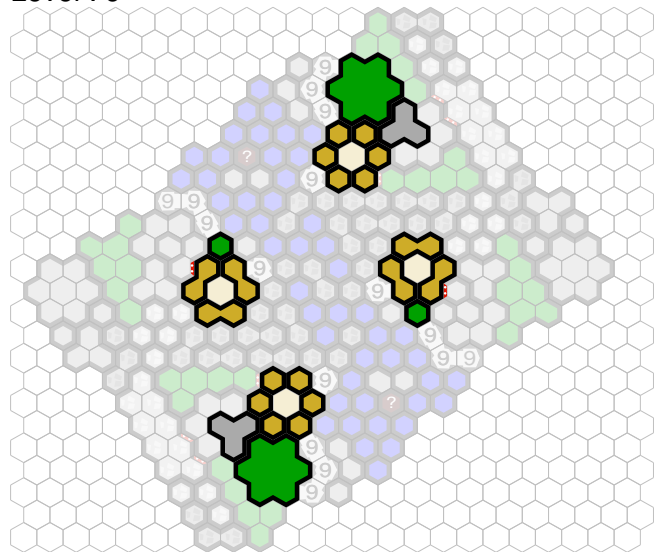

Cursed Crossing

Author : nyys

Level : 1

Level : 4

Level : 2

Level : 5

Level : 3

Level : 6

Level : 7

Level : 10

Level : 8

Level : 11

Level : 9

Level : 12

Start

Number of player : 2-4

Size : 22.50x23.00 hex

Requires 3 RotV, 2RttFF, 2 FotA

This map was built with team games in mind, thirty hex start zone, fifteen per teammate.