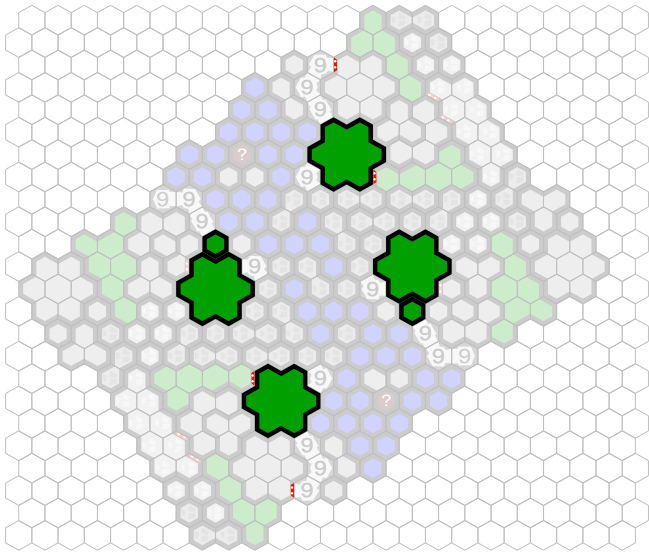

Cursed Crossing

Author : nyys

Level : 1

Level : 4

Level : 2

Level : 5

Level : 3

Level : 6

Level : 7

Level : 10

Level : 8

Level : 11

Level : 9

Level : 12

Start

Number of player : 2-4

Size : 22.50x23.00 hex

Requires 3 RotV, 2RttFF, 2 FotA

This map was built with team games in mind, thirty hex start zone, fifteen per teammate.