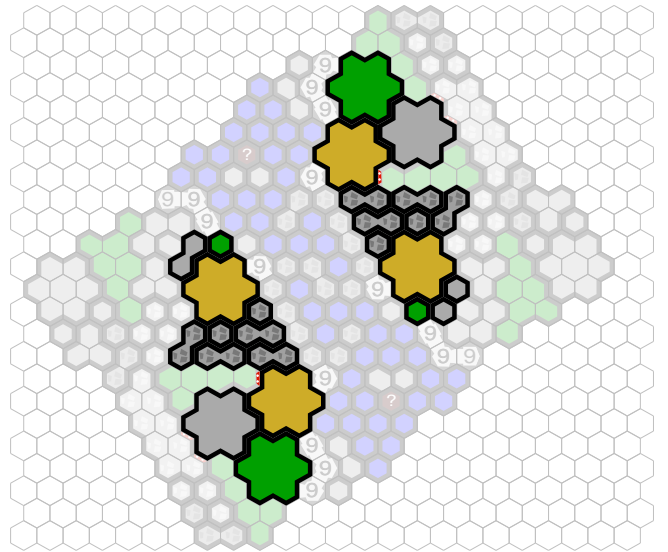

Cursed Crossing

Author : nyys

Level : 1

Level : 4

Level : 2

Level : 5

Level : 3

Level : 6

Level : 7

Level : 10

Level : 8

Level : 11

Level : 9

Level : 12

Start

Number of player : 2-4

Size : 22.50x23.00 hex

Requires 3 RotV, 2RttFF, 2 FotA

This map was built with team games in mind, thirty hex start zone, fifteen per teammate.