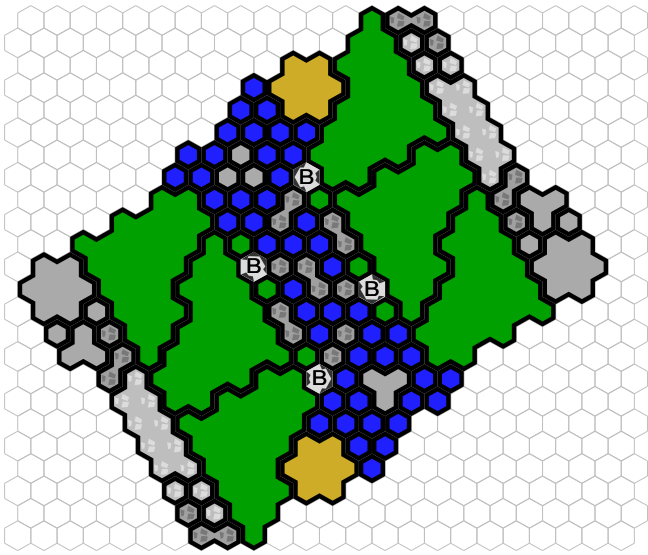

Cursed Crossing

Author : nyys

Level : 1

Level : 4

Level : 2

Level : 5

Level : 3

Level : 6

Level : 7

Level : 10

Level : 8

Level : 11

Level : 9

Level : 12

Start

Number of player : 2-4

Size : 22.50x23.00 hex

Requires 3 RotV, 2RttFF, 2 FotA

This map was built with team games in mind, thirty hex start zone, fifteen per teammate.