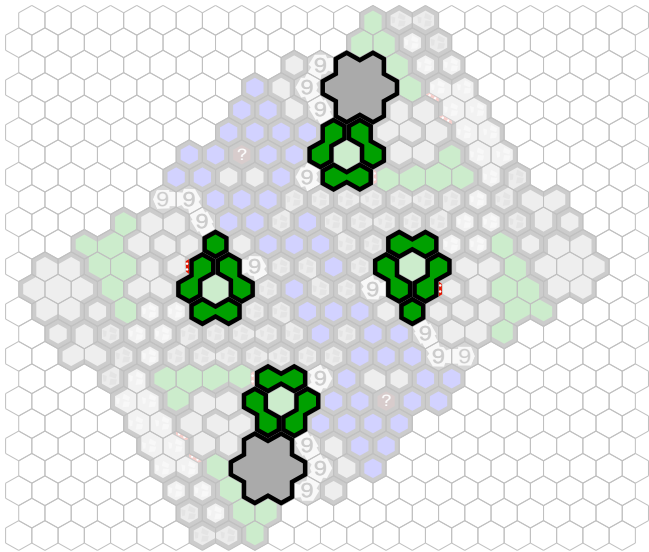

Cursed Crossing

Author : nyys

Level : 1

Level : 4

Level : 2

Level : 5

Level : 3

Level : 6

Level : 7

Level : 10

Level : 8

Level : 11

Level : 9

Level : 12

Start

Number of player : 2-4

Size : 22.50x23.00 hex

Requires 3 RotV, 2RttFF, 2 FotA

This map was built with team games in mind, thirty hex start zone, fifteen per teammate.