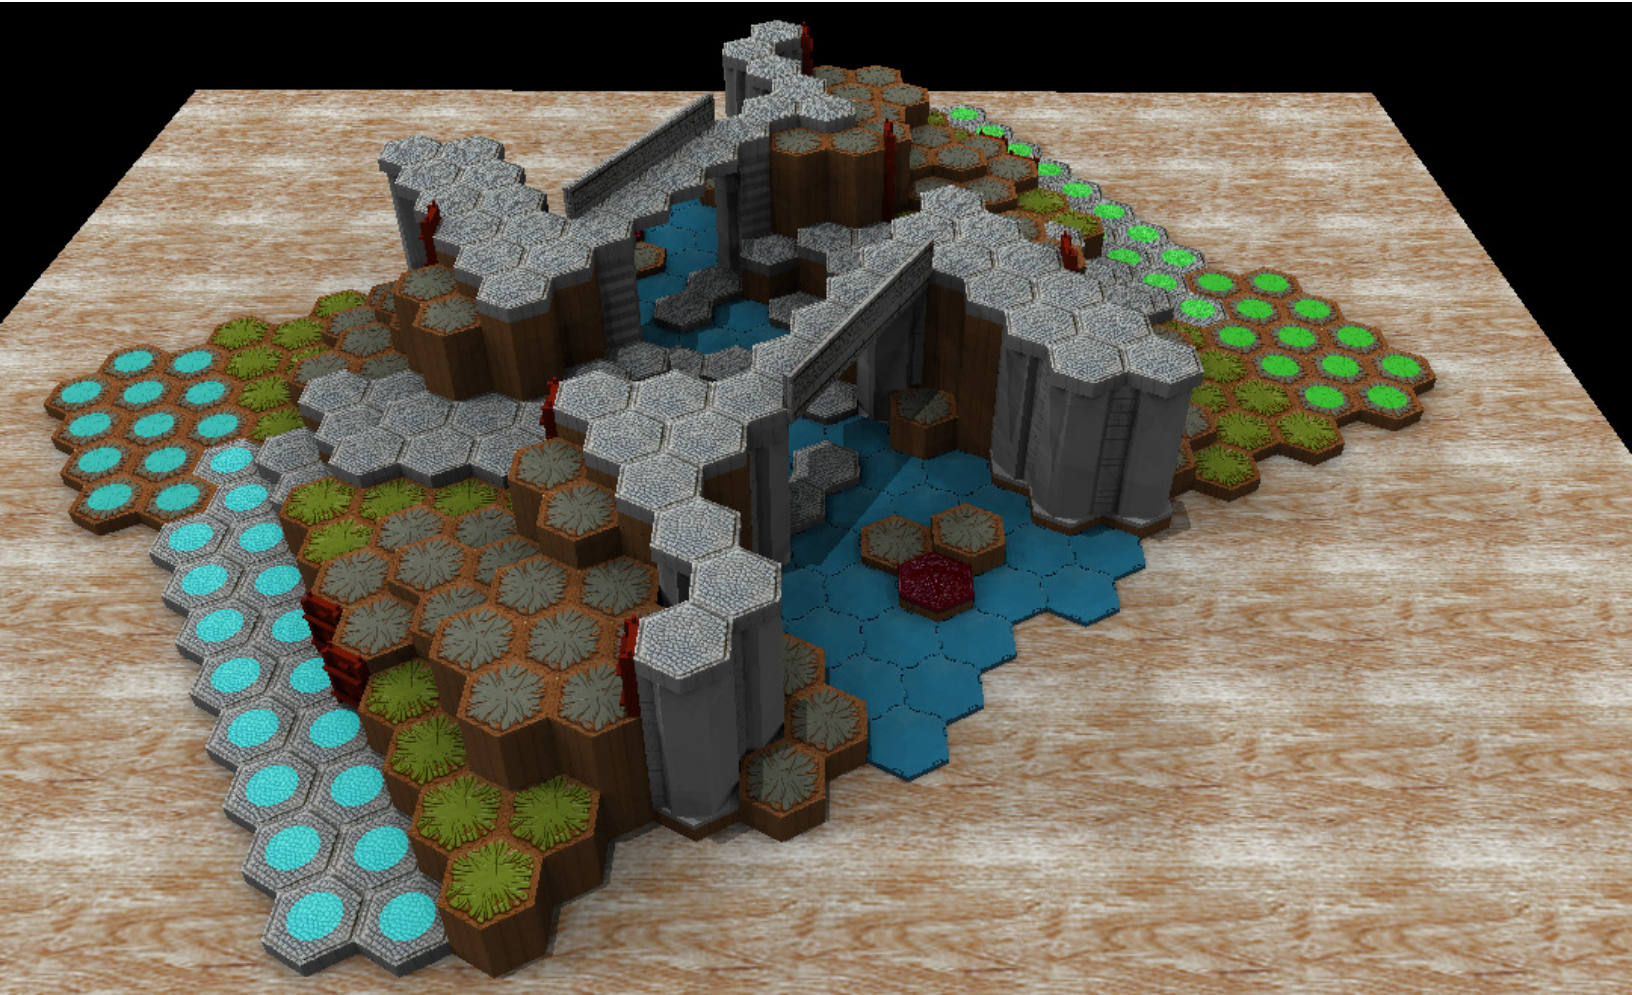

Cursed Crossing

Author : nyys

Level : 1

Level : 4

Level : 2

Level : 5

Level : 3

Level : 6

Level : 7

Level : 10

Level : 8

Level : 11

Level : 9

Level : 12

Start

Number of player : 2-4

Size : 22.50x23.00 hex

Requires 3 RotV, 2RttFF, 2 FotA

This map was built with team games in mind, thirty hex start zone, fifteen per teammate.