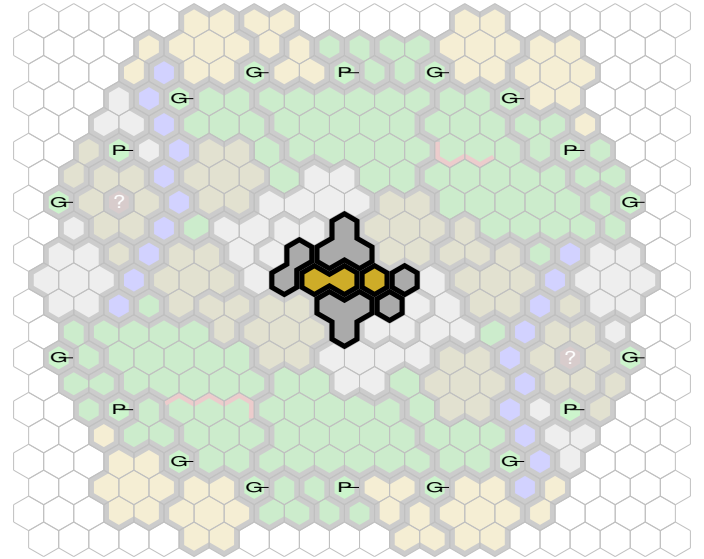

# The Clearing

Author : nyys

Level : 1

Level : 4

Level : 2

Level : 5

Level : 3

Start

Number of player : 2-4

Size : 21.00x20.00 hex

Requires 1 RotV, 1 SotM, 2 TJ

This map was built with team games in mind, thirty hex start zone, fifteen per teammate.