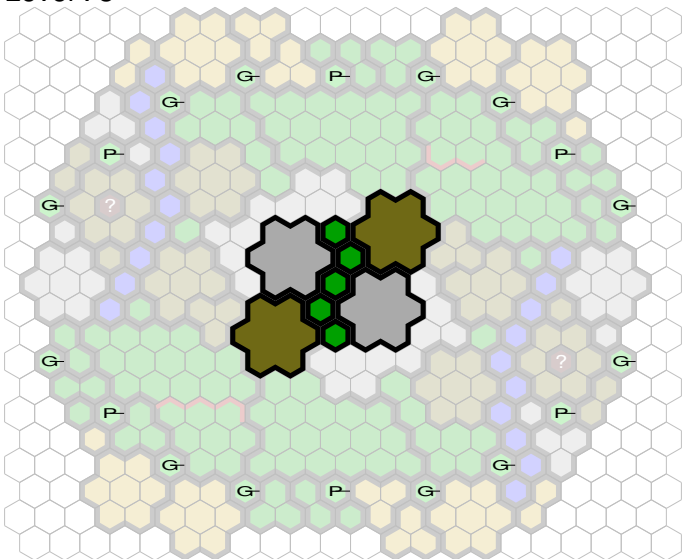

# The Clearing

Author : nyys

Level : 1

Level : 4

Level : 2

Level : 5

Level : 3

Start

Number of player : 2-4

Size : 21.00x20.00 hex

Requires 1 RotV, 1 SotM, 2 TJ

This map was built with team games in mind, thirty hex start zone, fifteen per teammate.