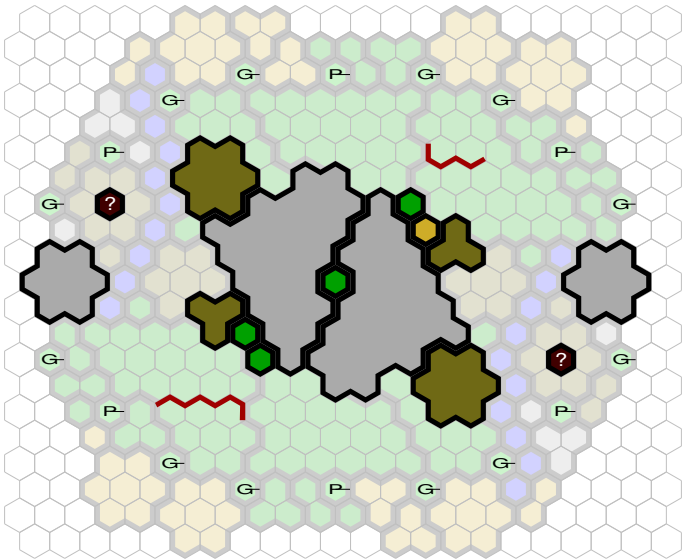

# The Clearing

Author : nyys

Level : 1

Level : 4

Level : 2

Level : 5

Level : 3

Start

Number of player : 2-4

Size : 21.00x20.00 hex

Requires 1 RotV, 1 SotM, 2 TJ

This map was built with team games in mind, thirty hex start zone, fifteen per teammate.