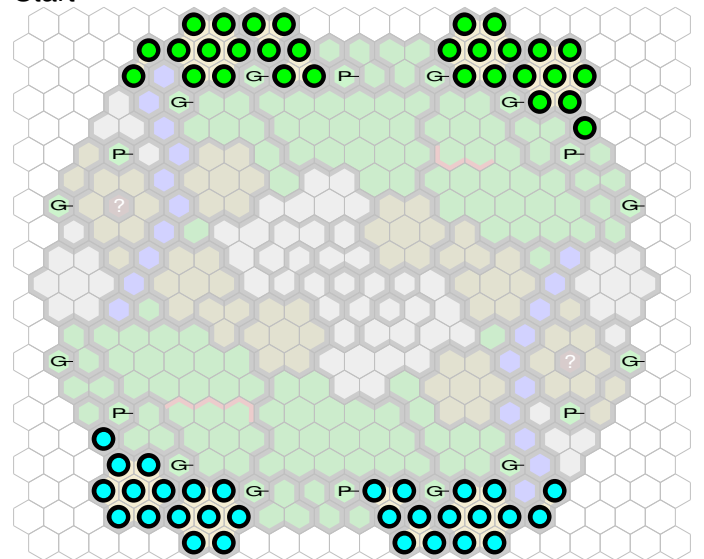

# The Clearing

Author : nyys

Level : 1

Level : 4

Level : 2

Level : 5

Level : 3

Start

Number of player : 2-4

Size : 21.00x20.00 hex

Requires 1 RotV, 1 SotM, 2 TJ

This map was built with team games in mind, thirty hex start zone, fifteen per teammate.