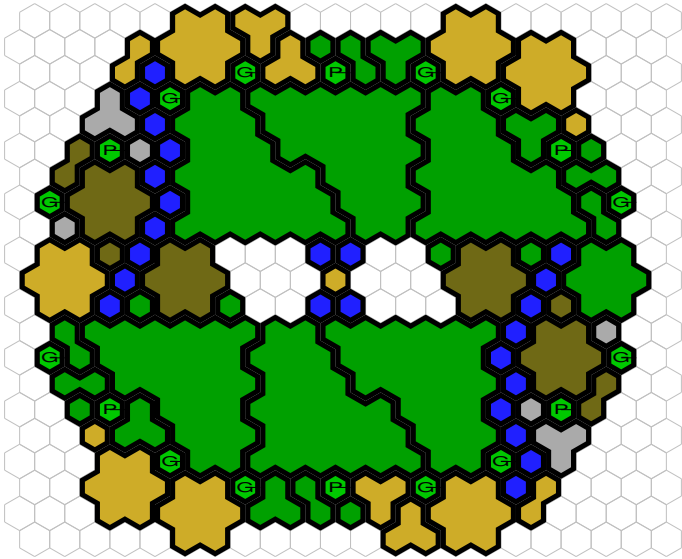

# The Clearing

Author : nyys

Level : 1

Level : 4

Level : 2

Level : 5

Level : 3

Start

Number of player : 2-4

Size : 21.00x20.00 hex

Requires 1 RotV, 1 SotM, 2 TJ

This map was built with team games in mind, thirty hex start zone, fifteen per teammate.