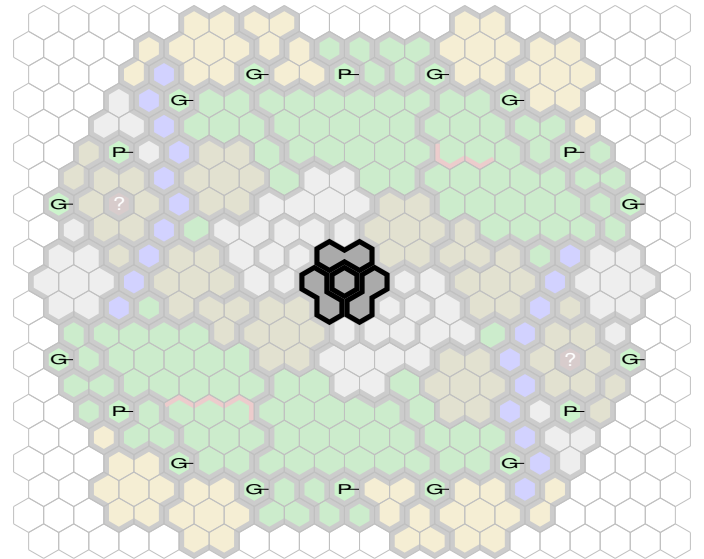

# The Clearing

Author : nyys

Level : 1

Level : 4

Level : 2

Level : 5

Level : 3

Start

Number of player : 2-4

Size : 21.00x20.00 hex

Requires 1 RotV, 1 SotM, 2 TJ

This map was built with team games in mind, thirty hex start zone, fifteen per teammate.