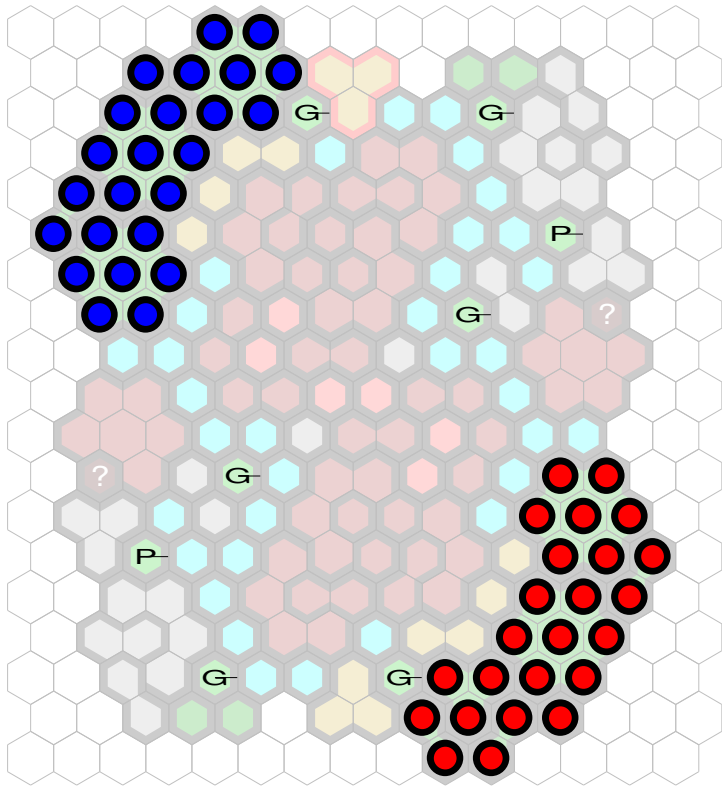

Burning Islands

Author : nyys

Level : 1

Level : 3

Level : 2

Level : 4

Start

Number of player : 2

Size : 14.00x18.00 hex

Requires 1 Lexan Water Mat* (as the base), 1 RotV, 1 TJ, 2 VW

If no Lexan Mat is available 34 waters hexes are needed.

*To learn more about Lexan Mats send a private message to **Cavalier** (username) on HeroScapers.com.