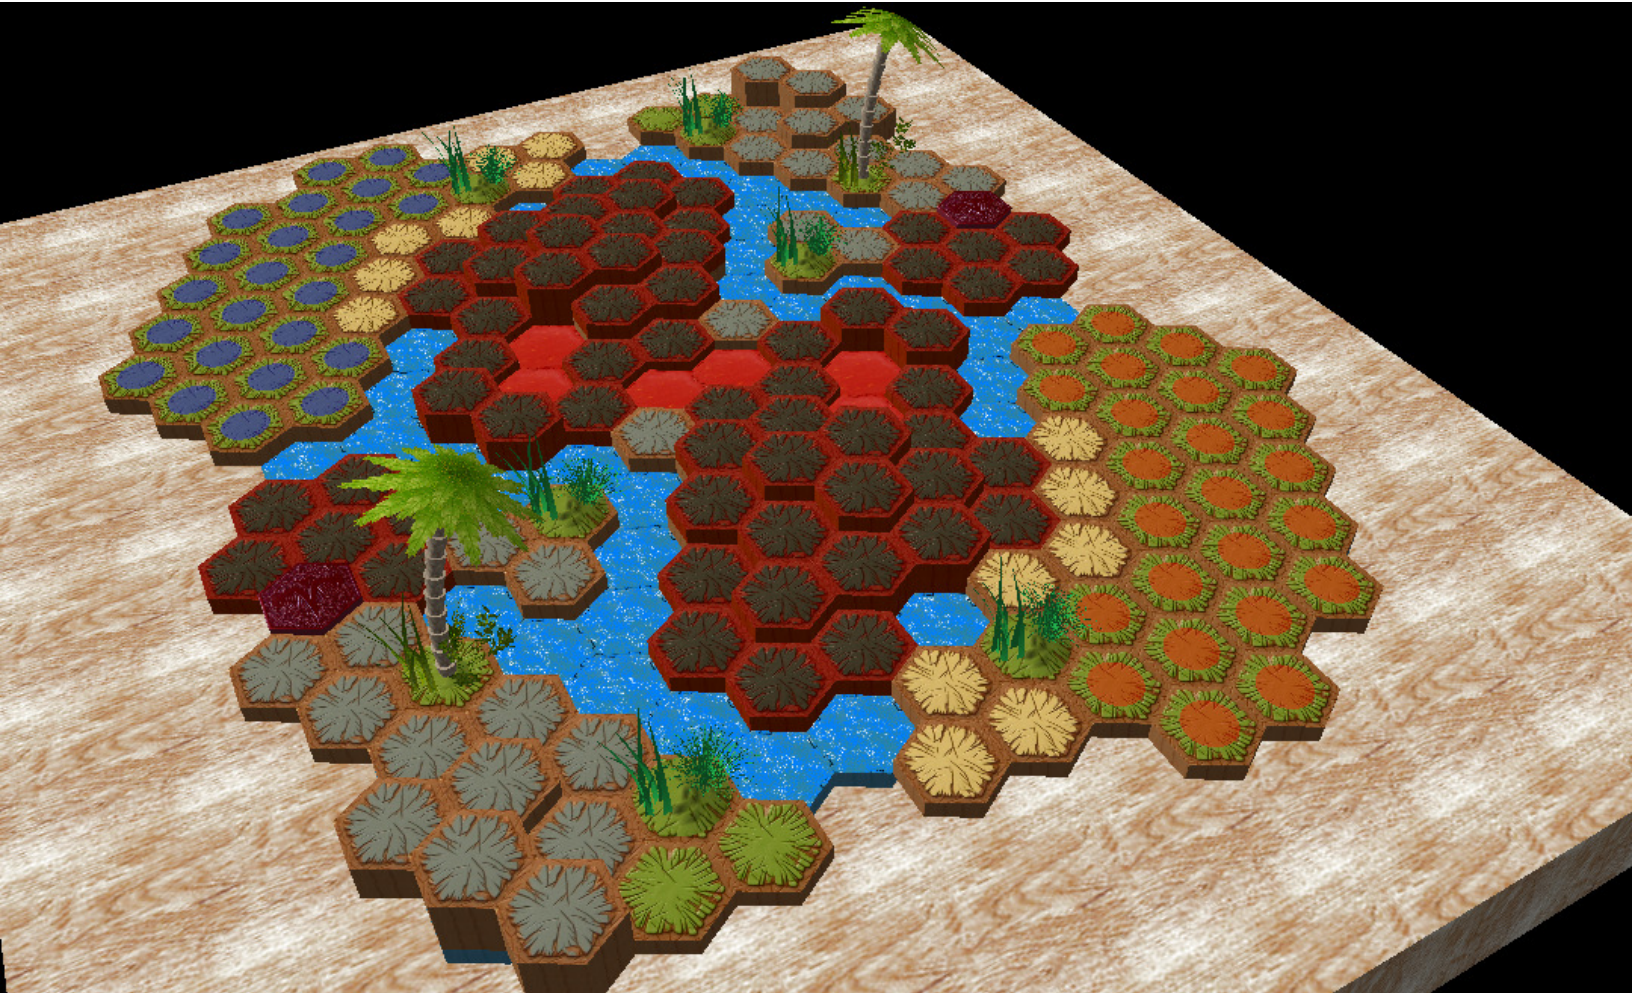

Burning Islands

Author : nyys

Level : 1

Level : 3

Level : 2

Level : 4

Start

Number of player : 2

Size : 14.00x18.00 hex

Requires 1 Lexan Water Mat* (as the base), 1 RotV, 1 TJ, 2 VW

If no Lexan Mat is available 34 waters hexes are needed.

*To learn more about Lexan Mats send a private message to **Cavalier** (username) on HeroScapers.com.