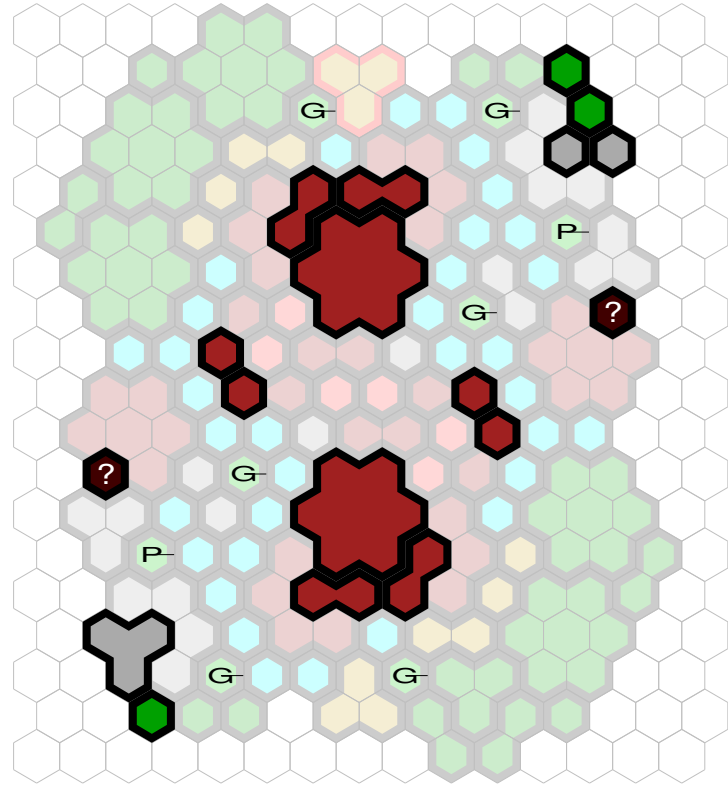

Burning Islands

Author : nyys

Level : 1

Level : 3

Level : 2

Level : 4

Start

Number of player : 2

Size : 14.00x18.00 hex

Requires 1 Lexan Water Mat* (as the base), 1 RotV, 1 TJ, 2 VW

If no Lexan Mat is available 34 waters hexes are needed.

*To learn more about Lexan Mats send a private message to **Cavalier** (username) on HeroScapers.com.