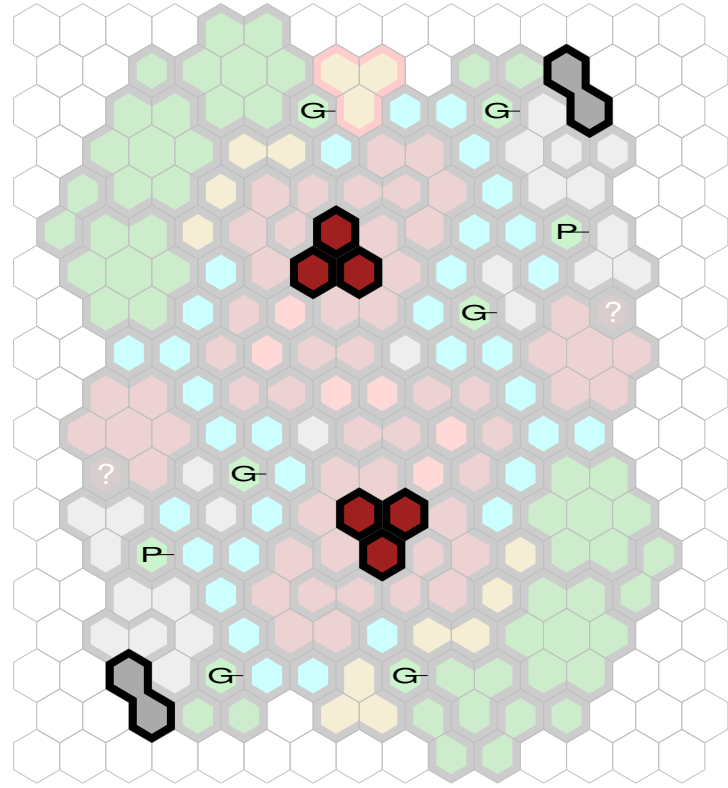

Burning Islands

Author : nyys

Level : 1

Level : 3

Level : 2

Level : 4

Start

Number of player : 2

Size : 14.00x18.00 hex

Requires 1 Lexan Water Mat* (as the base), 1 RotV, 1 TJ, 2 VW

If no Lexan Mat is available 34 waters hexes are needed.

*To learn more about Lexan Mats send a private message to **Cavalier** (username) on HeroScapers.com.